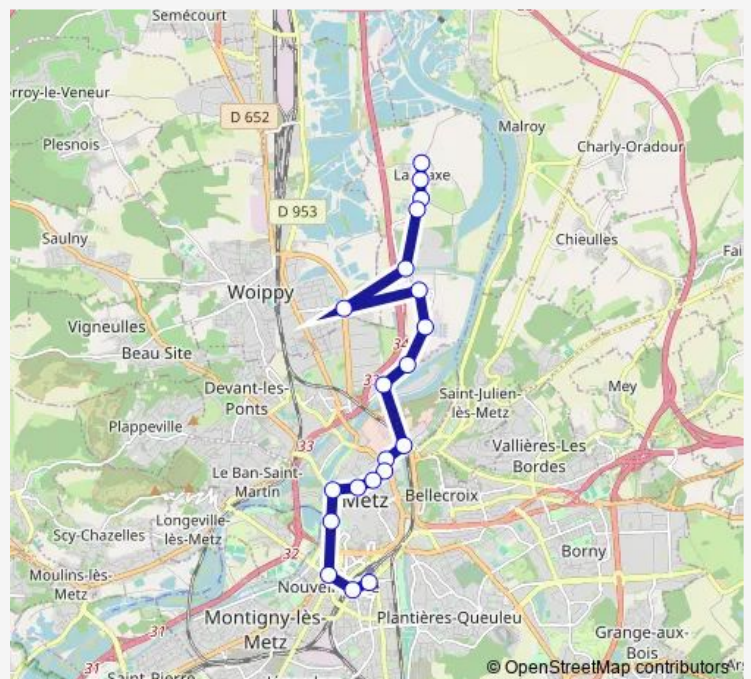

Direction

Franclonchamps — Pole Multimodal

20 stops

[Open route schedule](#)

Franclonchamps

LA Maxe

Chenevieres

Pierret

Route schedule

Franclonchamps — Pole Multimodal

Monday 05:10-20:45

Tuesday 05:10-20:45

Wednesday 05:10-20:45

Thursday 05:10-20:45

Friday 05:10-20:45

Saturday 05:10-20:50

Sunday 08:30-18:27

Route info

Direction: Franclonchamps

Stops: 20

Trip Duration: 0 hour 28 min

Direction

Pole Multimodal — Franclonchamps

20 stops

Tuesday 05:45-20:50

Wednesday 05:45-20:50

Thursday 05:45-20:50

Friday 05:45-20:50

Saturday 05:45-21:10

Sunday 09:50-19:05

Route info

Direction: Pole Multimodal