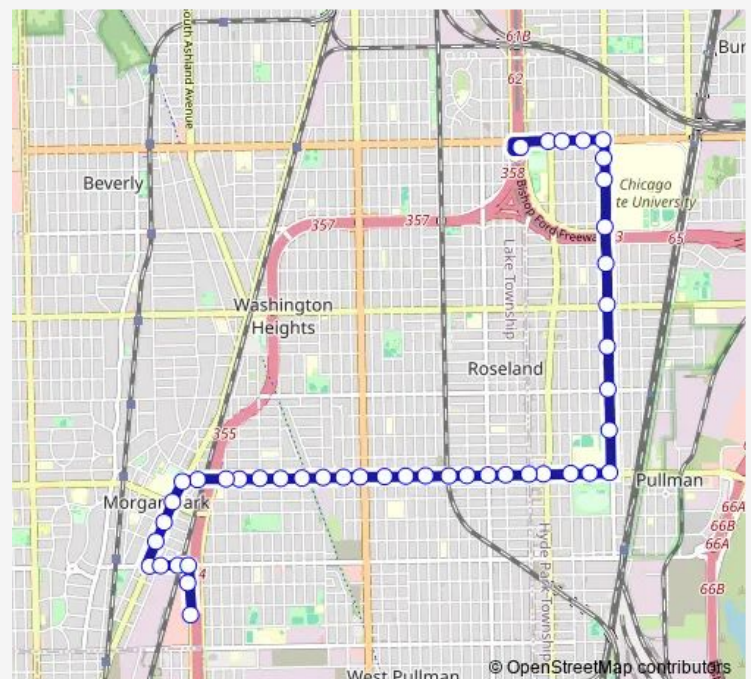

King Drive & 109th Street

111th Street & King Drive

300 E 111th Street

111th Street & Indiana

111th Street & Michigan

111th Street & State

111th Street & Perry

111th Street & Wentworth

111th Street & Princeton

### Route schedule

95th Red Line Station — Marshfield & 117th Street

Monday 05:03-23:14

Tuesday 05:03-23:14

Wednesday 05:03-23:14

Thursday 05:03-23:14

Friday 05:03-23:14

Saturday 05:20-23:08

### Route info

Direction: 95th Red Line Station

Stops: 44

Trip Duration: 0 hour 25 min

111 — 111th/King Drive

111th Street & Stewart

111th Street & Normal

111th Street & Wallace