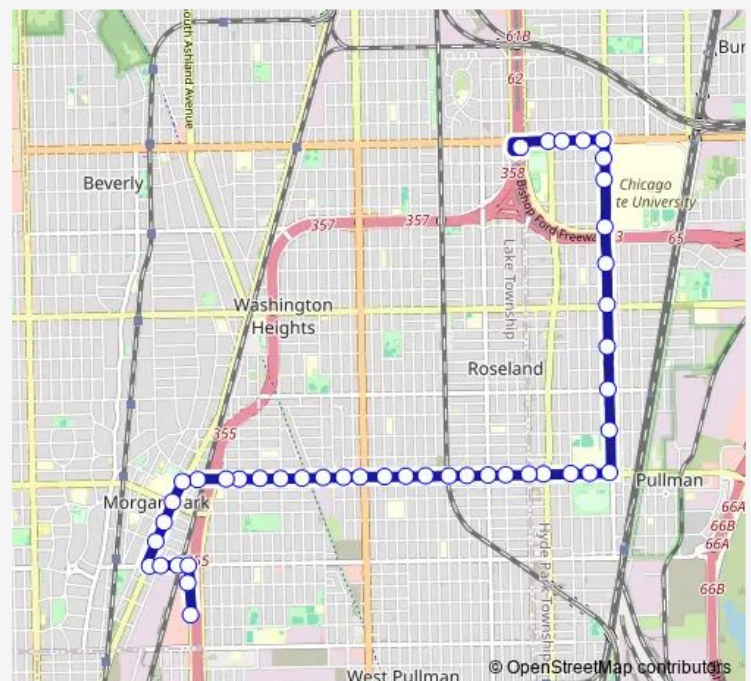

King Drive & 109th Street

111th Street & King Drive

300 E 111th Street

111th Street & Indiana

111th Street & Michigan

111th Street & State

111th Street & Perry

111th Street & Wentworth

111th Street & Princeton

### Route schedule

95th Red Line Station — Marshfield & 117th Street

Monday 05:03-23:14

Tuesday 05:03-23:14

Wednesday 05:03-23:14

Thursday 05:03-23:14

Friday 05:03-23:14

Saturday 05:20-23:08

### Route info

Direction: 95th Red Line Station

Stops: 44

Trip Duration: 0 hour 28 min

111 — 111th/King Drive

111th Street & Stewart

111th Street & Normal

111th Street & Wallace