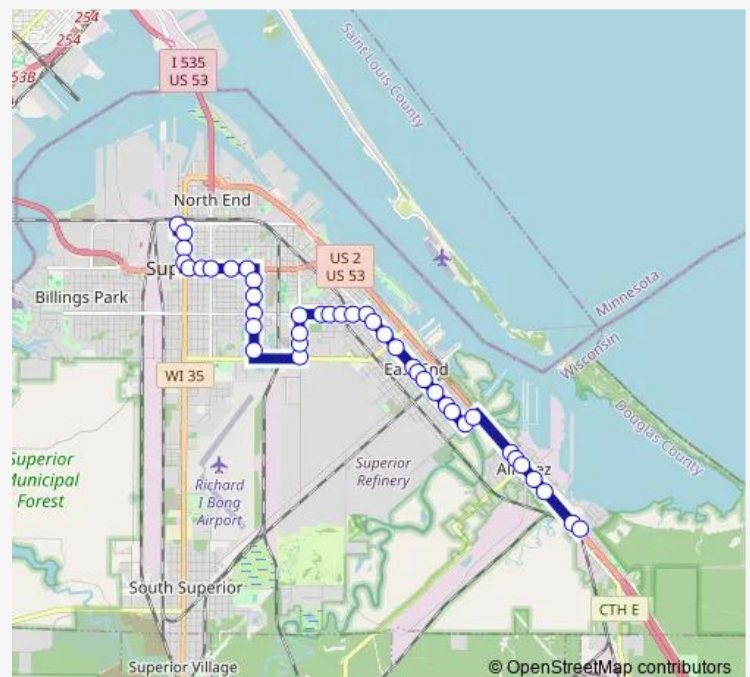

21 St & Raspberry Ave

21 St & Linden Ln

21 St & Bardon Ave

Route schedule

Banks Ave & Winter St — Holiday Station Itasca

Monday 06:11-20:11

Tuesday 06:11-20:11

Wednesday 06:11-20:11

Thursday 06:11-20:11

Friday 06:11-20:11

Saturday 07:08-20:08

Sunday 07:08-20:08

Route info

Direction: Banks Ave & Winter St

Stops: 41

Trip Duration: 0 hour 24 min

Friday 05:45-19:45

Saturday 06:42-19:42

Sunday 06:42-19:42

Route info

Direction: Holiday Station Itasca

Stops: 43

Trip Duration: 0 hour 24 min

Hill Ave & 25 St