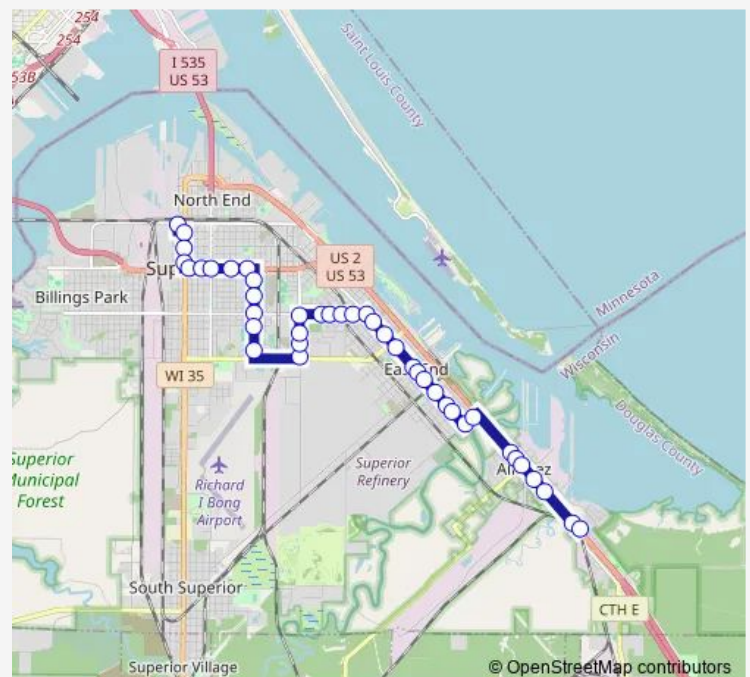

21 St & Raspberry Ave

21 St & Linden Ln

21 St & Bardon Ave

Route schedule

Banks Ave & Winter St — Holiday Station Itasca

Monday 06:11-20:11

Tuesday 06:11-20:11

Wednesday 06:11-20:11

Thursday 06:11-20:11

Friday 06:11-20:11

Saturday 07:08-20:08

Sunday 07:08-20:08

Route info

Direction: Banks Ave & Winter St

Stops: 41

Trip Duration: 0 hour 25 min

Friday 05:45-19:45

Saturday 06:42-19:42

Sunday 06:42-19:42

Route info

Direction: Holiday Station Itasca

Stops: 43

Trip Duration: 0 hour 24 min

Hill Ave & 25 St