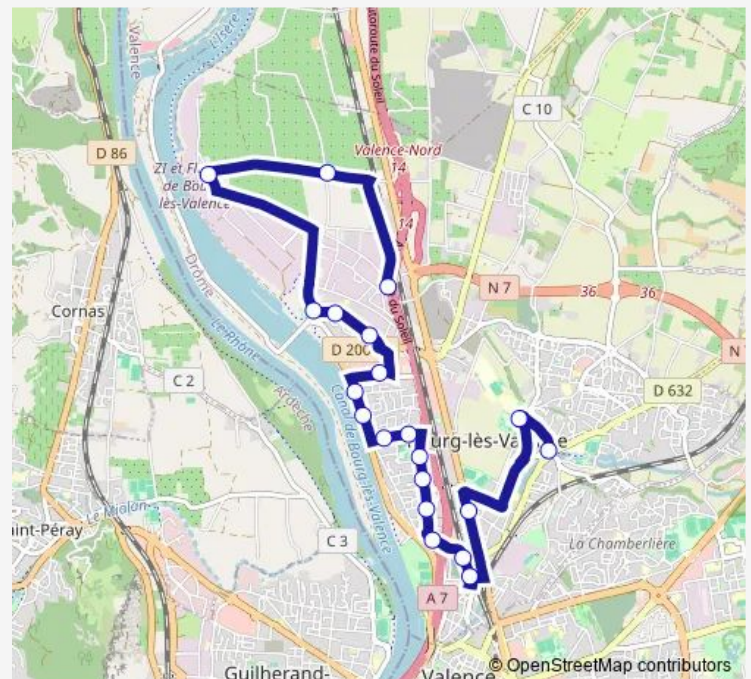

Thursday 12:10

Friday 12:10

Saturday —

Sunday —

Route info

Direction: College Gaud

Stops: 24

Trip Duration: 0 hour 26 min

111 — Ligne 110

GAY Lussac

ST Marc

Egalite

Direction

College Gaud — DE Broglie

20 stops

[Open route schedule](#)

Wednesday —

Thursday 17:07

Friday 17:07

Saturday —

Sunday —

Route info

Direction: College Gaud

Stops: 20

Saturday —

Sunday —

Route info

Direction: DE Broglie

Stops: 20

Trip Duration: 0 hour 28 min

111 Bus time schedules and route maps are available in an offline PDF at busmaps.com. Use the busmaps.com website to see live bus times, train schedule or subway schedule, and step-by-step directions for all public transit in Valence