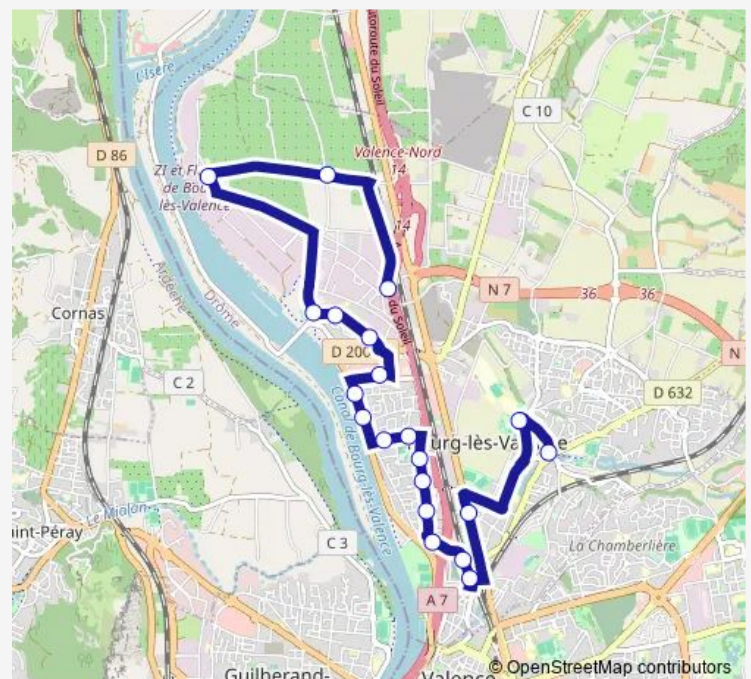

Thursday 12:10

Friday 12:10

Saturday —

Sunday —

Route info

Direction: College Gaud

Stops: 24

Trip Duration: 0 hour 26 min

111 — Ligne 110

GAY Lussac

ST Marc

Egalite

Direction

College Gaud — DE Broglie

20 stops

[Open route schedule](#)

Wednesday —

Thursday 17:07

Friday 17:07

Saturday —

Sunday —

Route info

Direction: College Gaud

Stops: 20