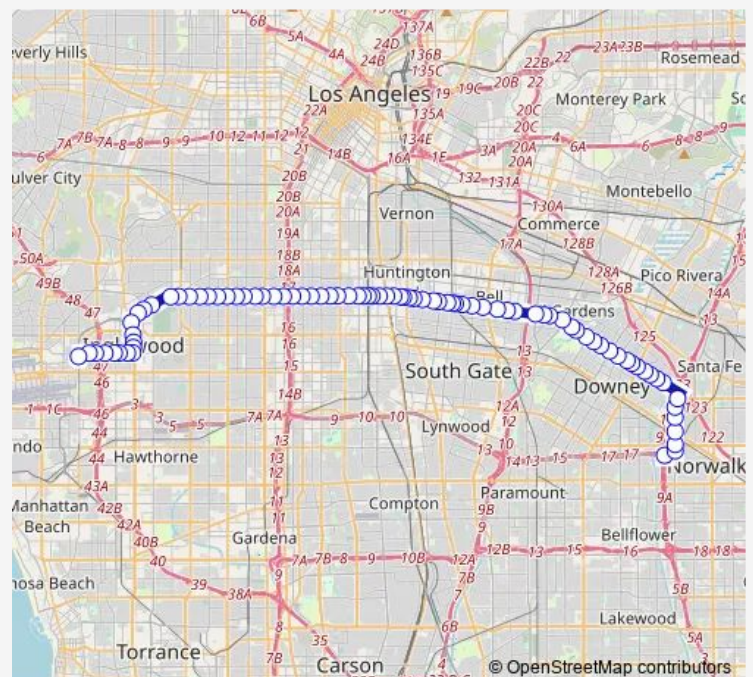

### Route schedule

LAX / Metro Transit Center — Norwalk Station

Monday 04:09-00:24<sup>+1</sup>

Tuesday 04:09-00:24<sup>+1</sup>

Wednesday 04:09-00:24<sup>+1</sup>

Thursday 04:09-00:24<sup>+1</sup>

Friday 04:09-00:24<sup>+1</sup>

### Route info

Direction: LAX / Metro Transit Center

Stops: 85

Trip Duration: 1 hour 33 min

111 — Metro Local Line

Florence / 5th

Florence / Van Ness

Florence / Gramercy

Florence / Western

Florence / Denker

Florence / Normandie

Florence / Budlong

Florence / Vermont

Florence / Hoover

Florence / Figueroa

Florence / Broadway