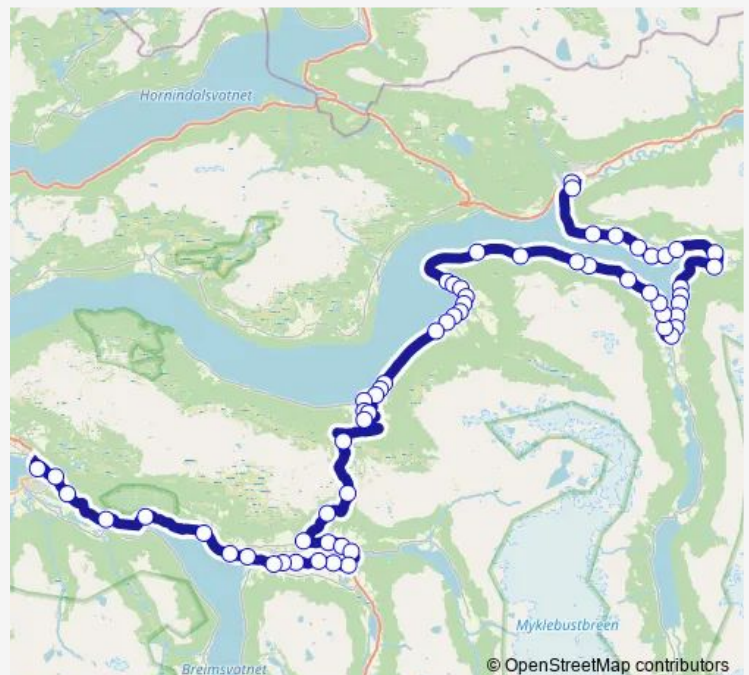

Friday —

Saturday —

Sunday 21:00

Route info

Direction: Sandane rutebilstasjon

Stops: 62

Trip Duration: 1 hour 20 min

111 — Stryn-Byrkjelo-Sandane