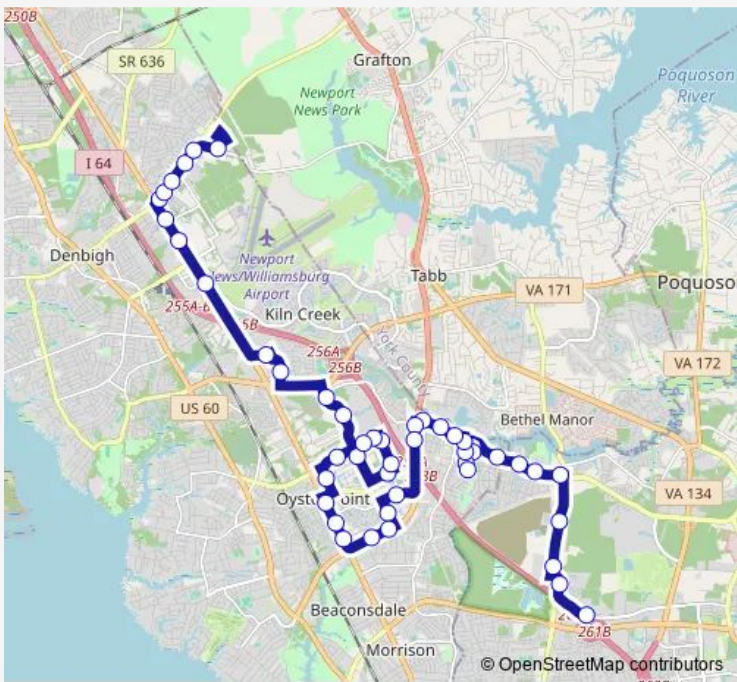

Bus 111 Patrick Henry Mall

[Go to website](#)

Direction
 VA Peninsula Community College — Woodside & OLD Denbigh
 47 stops
[Open route schedule](#)

- VA Peninsula Community College
- Thomas Nelson & Battle
- BIG Bethel & Park
- BIG Bethel & Tupelo
- Saunders & BIG Bethel
- Saunders & Quarter Path
- Saunders & Betz
- Saunders & Kingwood
- Daphia & Saunders 1
- Daphia & Saunders 2
- Saint Egnatios & Ravolis
- Saint Egnatios & Rouvalis 2
- Daphia & Saint Egnatios
- Daphia & Saunders
- Saunders & Harpersville
- Harpersville & Bayberry
- Harpersville & J Clyde Morris
- J Clyde Morris & Harpersville
- J Clyde Morris & Traverse
- Diligence & Rock Landing
- Thimble Shoals & Great Oak

Route schedule
 VA Peninsula Community College — Woodside & OLD Denbigh

Monday	06:25-22:00
Tuesday	06:25-22:00
Wednesday	06:25-22:00
Thursday	06:25-22:00
Friday	06:25-22:00
Saturday	08:00-22:00
Sunday	08:00-19:00

Route info
 Direction: VA Peninsula Community College
 Stops: 47
 Trip Duration: 1 hour 13 min

111 — Patrick Henry Mall **BusMaps**

J Clyde Morris & Thimble Shoals

J Clyde Morris & Forrest

Jefferson & Forrest

Route info

Direction: Woodside & OLD Denbigh

Stops: 44

Trip Duration: 1 hour 14 min

J Clyde Morris & Port Landing

Thimble Shoals & Great Oak

Diligence & Rock Landing

J Clyde Morris & Traverse