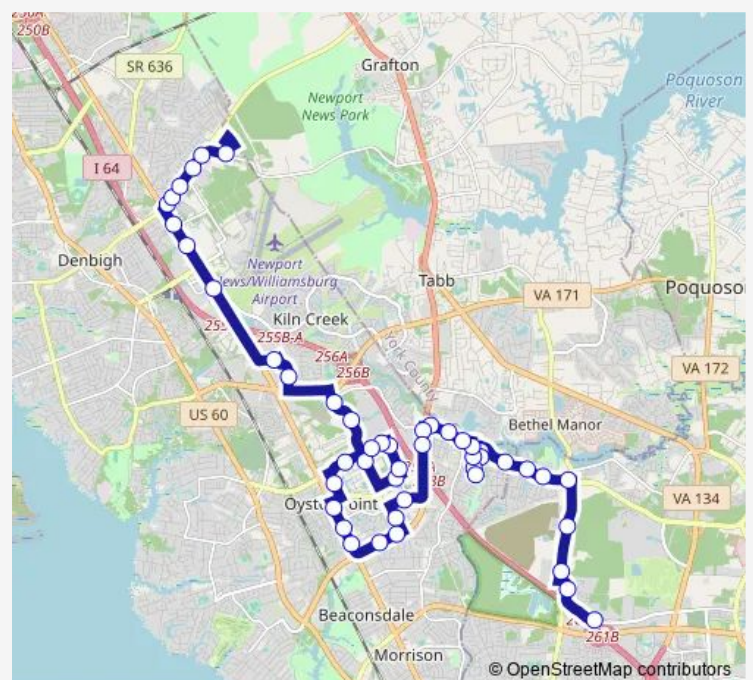

Thimble Shoals & Great Oak

### Route schedule

VA Peninsula Community College — Woodside & OLD Denbigh

Monday 06:25-22:00

Tuesday 06:25-22:00

Wednesday 06:25-22:00

Thursday 06:25-22:00

Friday 06:25-22:00

Saturday 08:00-22:00

### Route info

Direction: VA Peninsula Community College

Stops: 47

Trip Duration: 1 hour 13 min

111 — Patrick Henry Mall

J Clyde Morris & Thimble Shoals

J Clyde Morris & Forrest

Jefferson & Forrest

Jefferson & Pavilion

Jefferson & Thimble Shoals

Fishing Point & GUM Rock

City Center & TUG Boat

Canon & Bluecrab

Omni & Rock Landing

Rock Landing & Omni

Rock Landing & Blue Crab