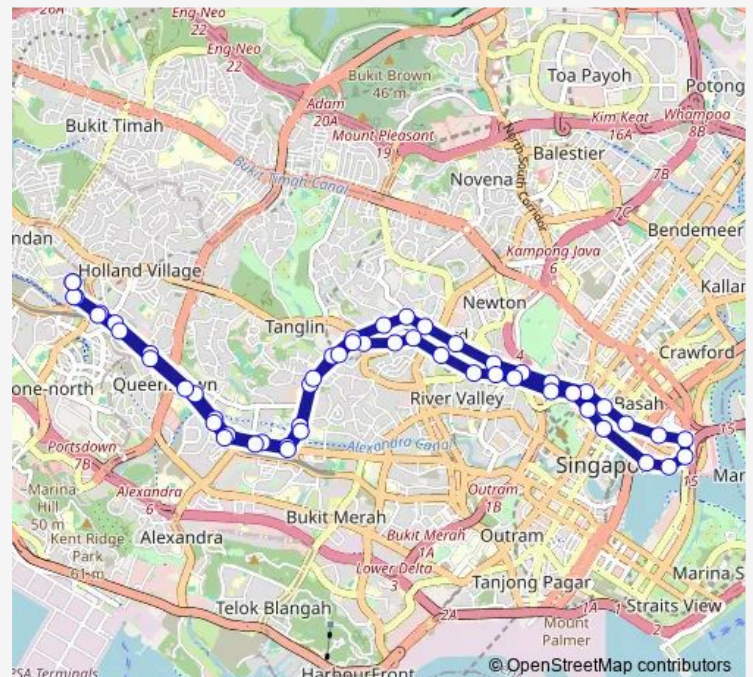

Thursday 06:00

Friday 06:00

Saturday 06:00

Sunday 06:00

Route info

Direction: Ghim Moh Ter

Stops: 54

Trip Duration: 1 hour 31 min

111

BusMaps

Bencoolen STN Exit B

AFT Bras Basah STN Exit A

Raffles Hotel

Suntec Convention Ctr

Promenade Stn

Opp The Ritz-Carlton