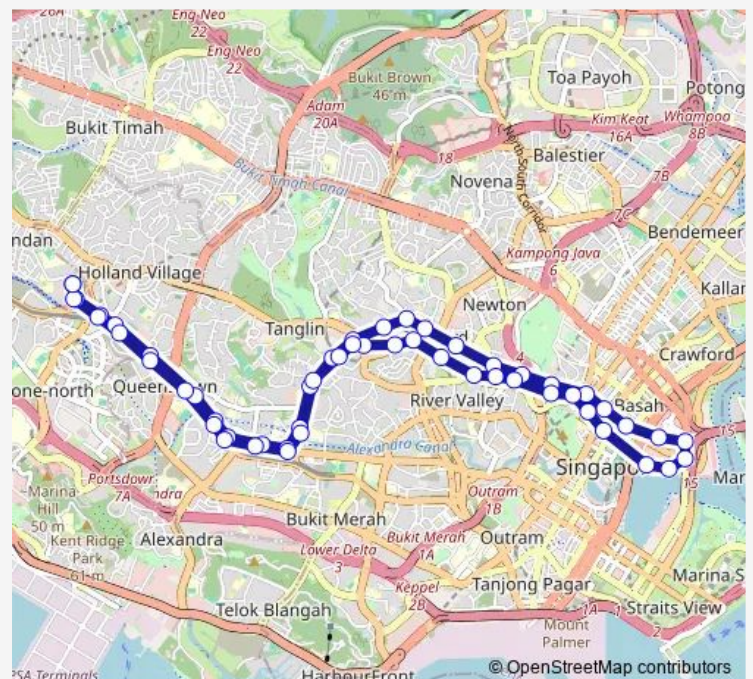

Thursday 06:00

Friday 06:00

Saturday 06:00

Sunday 06:00

Route info

Direction: Ghim Moh Ter

Stops: 54

Trip Duration: 1 hour 31 min

111

BusMaps

Bencoolen STN Exit B

AFT Bras Basah STN Exit A

Raffles Hotel

Suntec Convention Ctr

Promenade Stn

Opp The Ritz-Carlton