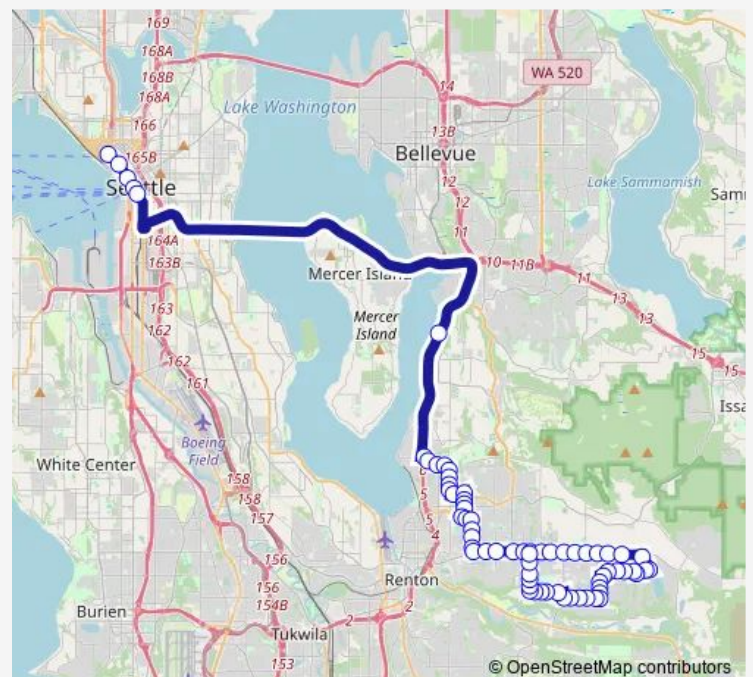

2nd Ave & Seneca St

2nd Ave & Cherry St

2nd Ave Ext S & Yesler Way

I-405 & Lake Washington Blvd Se

NE 30th St & I-405

Kennewick Pl NE & NE 28th St

NE 27th St & Aberdeen Ave Ne

NE 27th St & Camas Ave Ne

Thursday 15:33-18:01

Friday 15:33-18:01

Saturday —

Sunday —

Route info

Direction: 2nd Ave & Bell St

Stops: 67

Trip Duration: 1 hour 25 min

111

NE 10th St & Monroe Ave Ne

Monroe Ave NE & NE 7th St

Monroe Ave NE & NE 7th Pl

Monroe Ave NE & NE 4th St

NE 4th St & Monroe Ave Ne

NE 4th St & Queen Ave Ne

NE 4th St & Union Ave Ne

NE 4th St & Duvall Ave Ne

NE 4th St & Hoquiam Ave Ne

NE 4th St & Jericho Ave Ne

NE 4th St & Nile Ave Ne

SE 128th St & Rosario Ave Ne

SE 128th St & 156th Ave Se

SE 128th St & 160th Ave Se

SE 128th St & 164th Ave Se