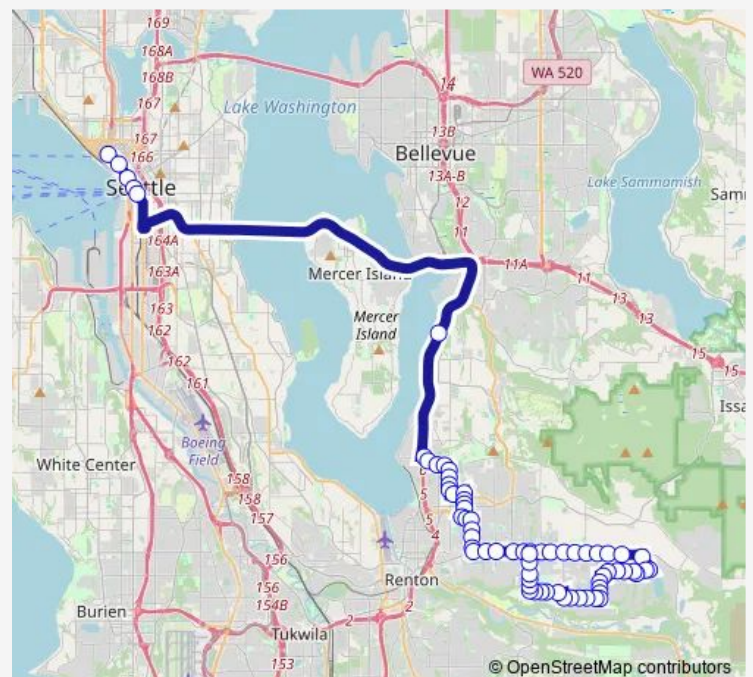

2nd Ave & Seneca St

2nd Ave & Cherry St

2nd Ave Ext S & Yesler Way

I-405 & Lake Washington Blvd Se

NE 30th St & I-405

Kennewick Pl NE & NE 28th St

NE 27th St & Aberdeen Ave Ne

NE 27th St & Camas Ave Ne

Thursday 15:33-18:01

Friday 15:33-18:01

Saturday —

Sunday —

Route info

Direction: 2nd Ave & Bell St

Stops: 67

Trip Duration: 1 hour 22 min

111

NE 10th St & Monroe Ave Ne

Monroe Ave NE & NE 7th St

Monroe Ave NE & NE 7th Pl

Monroe Ave NE & NE 4th St

NE 4th St & Monroe Ave Ne

NE 4th St & Queen Ave Ne

NE 4th St & Union Ave Ne

NE 4th St & Duvall Ave Ne

NE 4th St & Hoquiam Ave Ne

NE 4th St & Jericho Ave Ne

NE 4th St & Nile Ave Ne

SE 128th St & Rosario Ave Ne

SE 128th St & 156th Ave Se

SE 128th St & 160th Ave Se

SE 128th St & 164th Ave Se