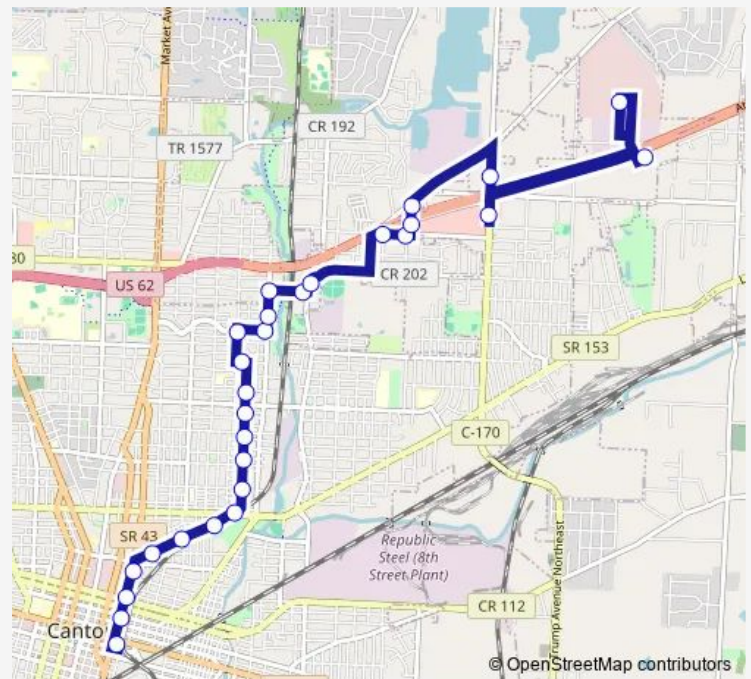

Route schedule

Cornerstone Transit Center — Harmont AND 35th ST NE - Walmart

Monday	05:45-20:45
Tuesday	05:45-20:45
Wednesday	05:45-20:45
Thursday	05:45-20:45
Friday	05:45-20:45
Saturday	05:45-20:45
Sunday	—

Route info

Direction: Cornerstone Transit Center

Stops: 28

Trip Duration: 0 hour 27 min

111 — Downtown Canton-Harmont Walmart

34th ST AND Regent AVE Ne

Regent AVE AND Atlantic Blvd Ne

Regent AVE AND Columbus RD Ne

Harmont AVE NE AND Lesh St

Stark County Jail

Amazon

Harmont AND 35th ST NE - Walmart

Direction

Harmont AND 35th ST NE - Walmart — Cornerstone Transit Center

33 stops

[Open route schedule](#)

Sunday —

Route info

Direction: Harmont AND 35th ST NE - Walmart

Stops: 33

Trip Duration: 0 hour 28 min

Lawrence RD NE AT Young Ave

Lawrence RD NE AT WC Henderson Ave

Lawrence RD NE AT Spring Ave