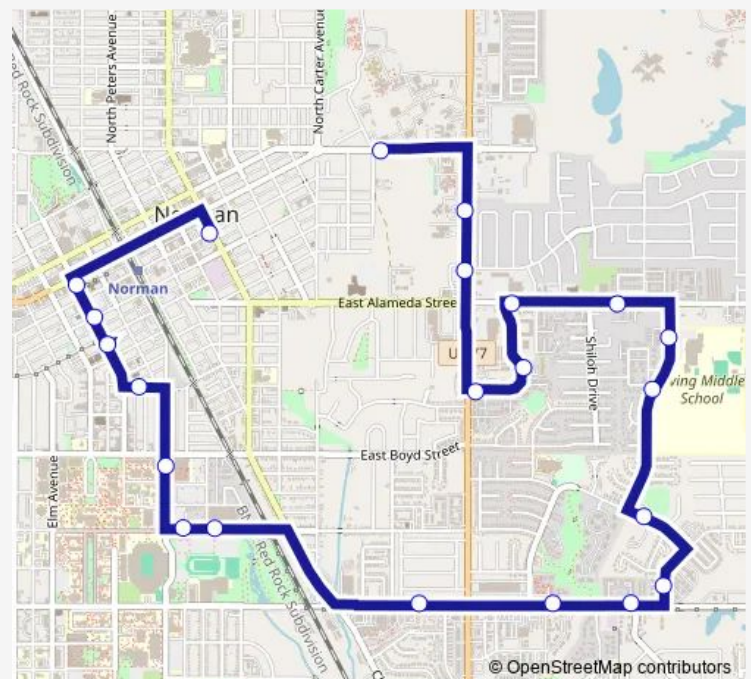

### Direction

Main/Reed — Norman TC Bay B

22 stops

[Open route schedule](#)

Main/Reed

12th NE/Cleveland County Health Dept

12th NE/Morren Dr

Triad Village Dr/12th

### Route schedule

Main/Reed — Norman TC Bay B

Monday 06:58-20:58

Tuesday 06:58-20:58

Wednesday 06:58-20:58

Thursday 06:58-20:58

Friday 06:58-20:58

Saturday 09:58-17:58

### Route info

Direction: Main/Reed

Stops: 22

Trip Duration: 0 hour 27 min

111 — E Lindsey/Alameda

BusMaps

**Direction**

Norman TC Bay B — Main/Reed

21 stops

[Open route schedule](#)

Norman TC Bay B

Webster/Apache Ib

Duffy st @ Deans Row Ave Ob

Jenkins/Felgar Ib

Brooks/Jenkins

Trout Ave./Brooks St.