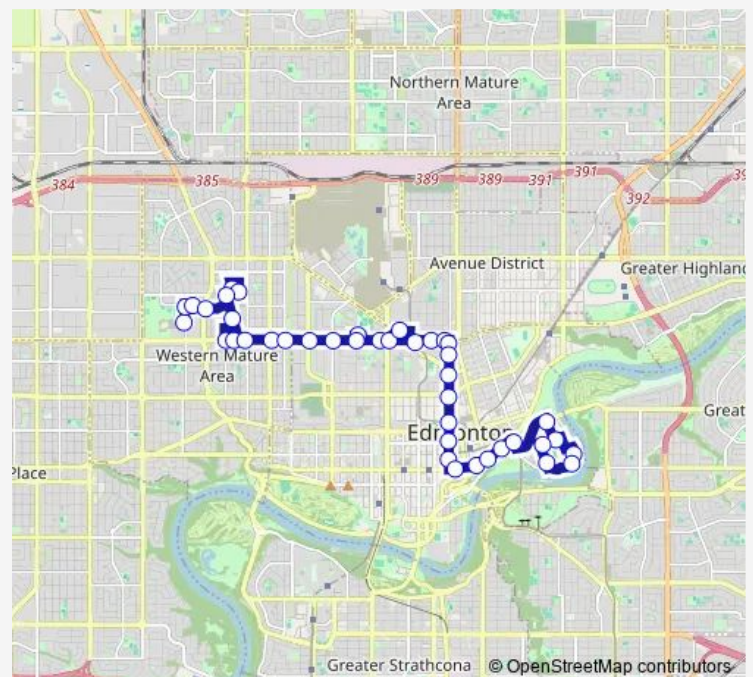

109 Street & 111 Avenue

Kingsway Mall

Kingsway RAH Transit Centre Bay E

Route schedule

Westmount Transit Centre Bay E — 92 Street & 101a Avenue

Monday 08:30-14:52

Tuesday 08:52-14:52

Wednesday 08:52-14:52

Thursday 08:52-14:52

Friday 08:52-14:52

Saturday 08:30-13:54

Sunday —

Route info

Direction: Westmount Transit Centre Bay E

Stops: 41

Trip Duration: 0 hour 43 min

111 — Riverdale - Mcqueen

102 Street & 111 Avenue

102 Street & 111 Avenue

101 Street & 111 Avenue

101 Street & 110 Avenue

101 Street & Kingsway

101 Street & 107 Avenue

101 Street & 105 Avenue

89 Street & 101a Avenue

87 Street & 101 Avenue

87 Street & 99 Avenue

92 Street & 100 Avenue

92 Street & 101a Avenue

Direction

92 Street & 101a Avenue — Westmount Transit Centre Bay E

51 stops