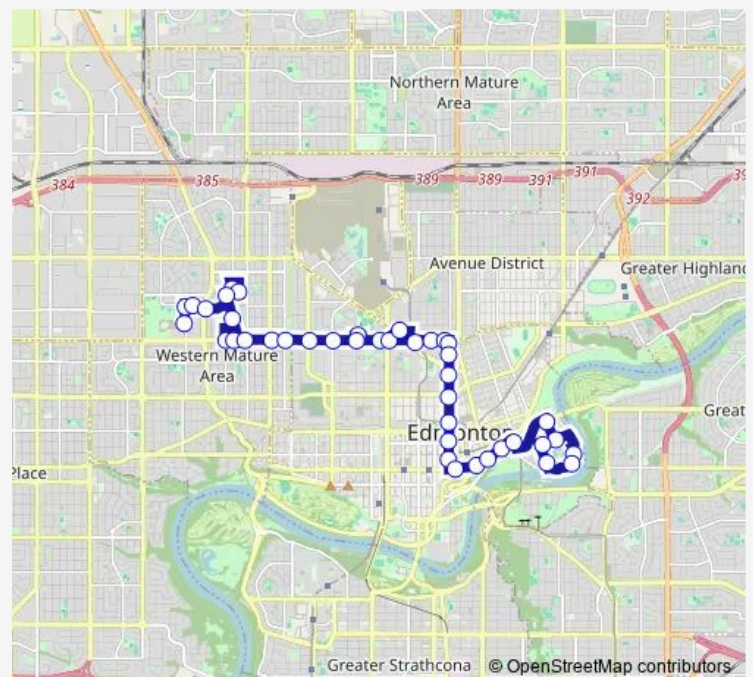

109 Street & 111 Avenue

Kingsway Mall

Kingsway RAH Transit Centre Bay E

Route schedule

Westmount Transit Centre Bay G — 92 Street & 101a Avenue

Monday 08:52-14:52

Tuesday 08:52-14:52

Wednesday 08:52-14:52

Thursday 08:52-14:52

Friday 08:52-14:52

Saturday 08:30-13:54

Sunday —

Route info

Direction: Westmount Transit Centre Bay G

Stops: 41

Trip Duration: 0 hour 43 min

111 — Riverdale - Mcqueen

102 Street & 111 Avenue

102 Street & 111 Avenue

101 Street & 111 Avenue

101 Street & 110 Avenue

101 Street & Kingsway

101 Street & 107 Avenue

101 Street & 105 Avenue

89 Street & 101a Avenue

87 Street & 101 Avenue

87 Street & 99 Avenue

92 Street & 100 Avenue

92 Street & 101a Avenue

Direction

92 Street & 101a Avenue — Westmount Transit Centre Bay G

51 stops