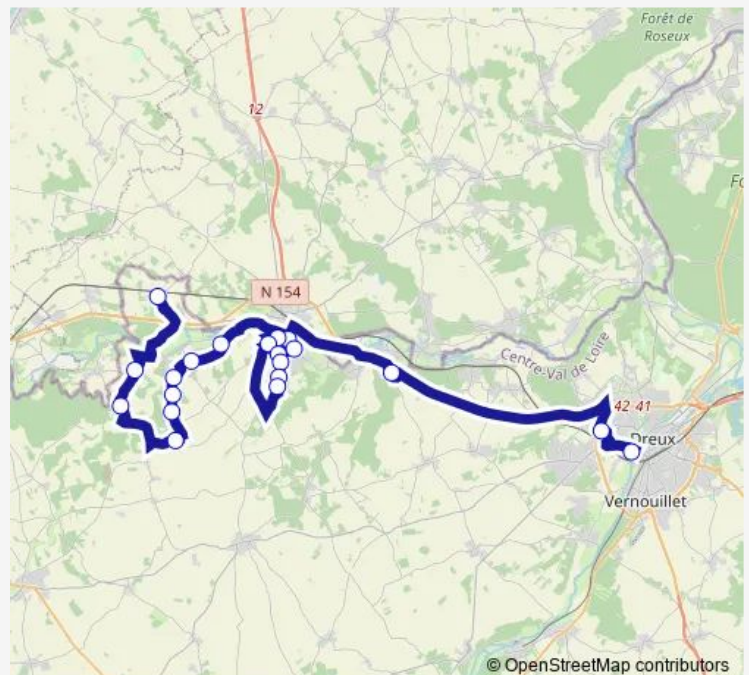

Tuesday 07:01

Wednesday 07:01

Thursday 07:01

Friday 07:01

Saturday —

Sunday —

**Route info**

Direction: Mairie

Stops: 9

Trip Duration: 0 hour 34 min

## Direction

Champ de Foire — Godeneval

20 stops

[Open route schedule](#)

Champ de Foire

Riottes

René Coty

La Poste

## Route info

Direction: Godeneval

Stops: 13

Trip Duration: 1 hour 4 min

111 Bus time schedules and route maps are available in an offline PDF at busmaps.com. Use the busmaps.com website to see live bus times, train schedule or subway schedule, and step-by-step directions for all public transit in Nonancourt