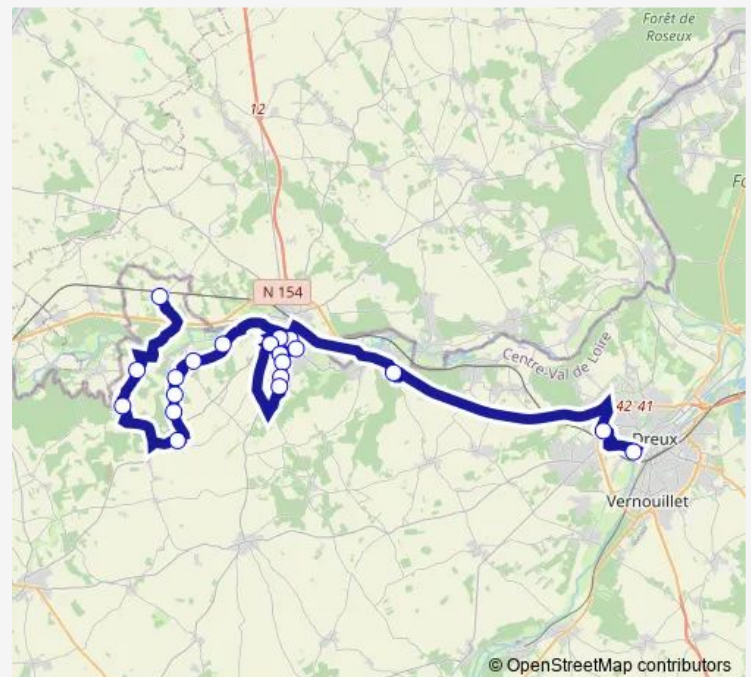

Route schedule

Champ de Foire — Godeneval

Monday 17:20-18:15

Tuesday 17:20-18:15

Wednesday 12:35-14:00

Thursday 17:20-18:15

Friday 17:20-18:15

Saturday —

Sunday —

Route info

Direction: Champ de Foire

Stops: 20

Trip Duration: 1 hour 17 min

Direction

Mairie — Champ de Foire

9 stops

Friday 07:01

Saturday —

Sunday —

Route info

Direction: Mairie

Stops: 9

Trip Duration: 0 hour 34 min

Direction

Sunday —

Route info

Direction: Godeneval

Stops: 13

Trip Duration: 1 hour 4 min

111 Bus time schedules and route maps are available in an offline PDF at busmaps.com. Use the busmaps.com website to see live bus times, train schedule or subway schedule, and step-by-step directions for all public transit in Nonancourt