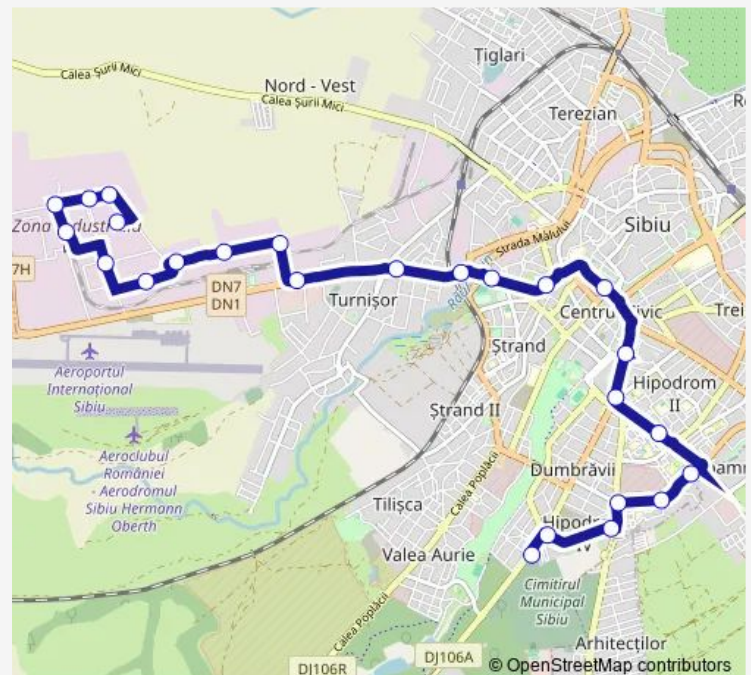

Saturday 05:40-22:00

Sunday 05:40-22:00

Route info

Direction: Calea Dumbravii 1

Stops: 25

Trip Duration: 0 hour 30 min

Monaco

Harting 2

Ifm

Marquardt

Direction

Marquardt — Calea Dumbravii 1

24 stops

[Open route schedule](#)

Marquardt

Atlanta

Monday 06:46-23:15

Tuesday 06:46-23:15

Wednesday 06:46-23:15

Thursday 06:46-23:15

Friday 06:46-23:15

Saturday 06:46-23:15

Sunday 06:46-23:15

Route info