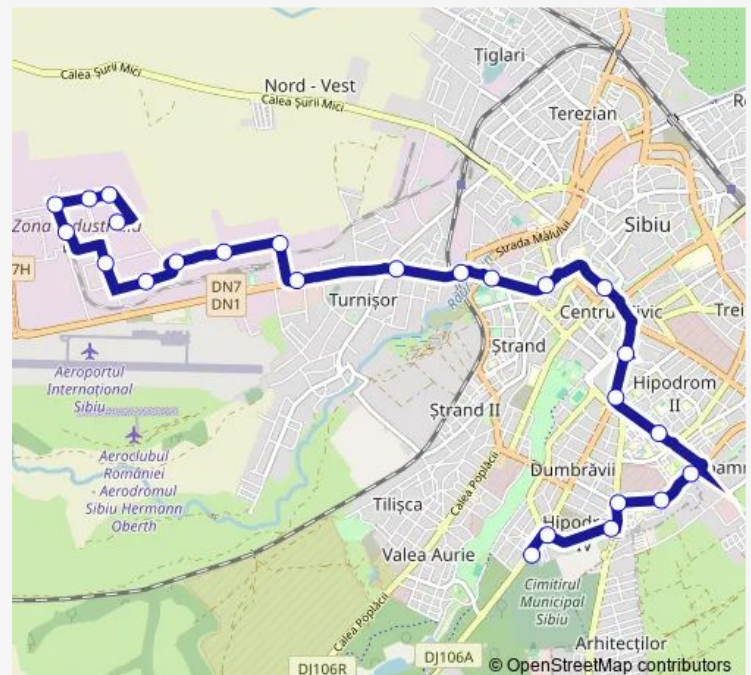

### Route schedule

Calea Dumbravii 1 — Marquardt

Monday 05:37-22:00

Tuesday 05:37-22:00

Wednesday 05:37-22:00

Thursday 05:37-22:00

Friday 05:37-22:00

Saturday 05:40-22:00

### Route info

Direction: Calea Dumbravii 1

Stops: 25

Trip Duration: 0 hour 30 min

111 — Calea Dumbravii - Europa Unita

Monaco

Harting 2

Ifm

## Direction

Marquardt — Calea Dumbravii 1

24 stops

[Open route schedule](#)

Marquardt

Atlanta

Kendrion

Monaco

## Route schedule

Marquardt — Calea Dumbravii 1

Monday 06:46-23:15

Tuesday 06:46-23:15

Wednesday 06:46-23:15

Thursday 06:46-23:15

Friday 06:46-23:15

Saturday 06:46-23:15