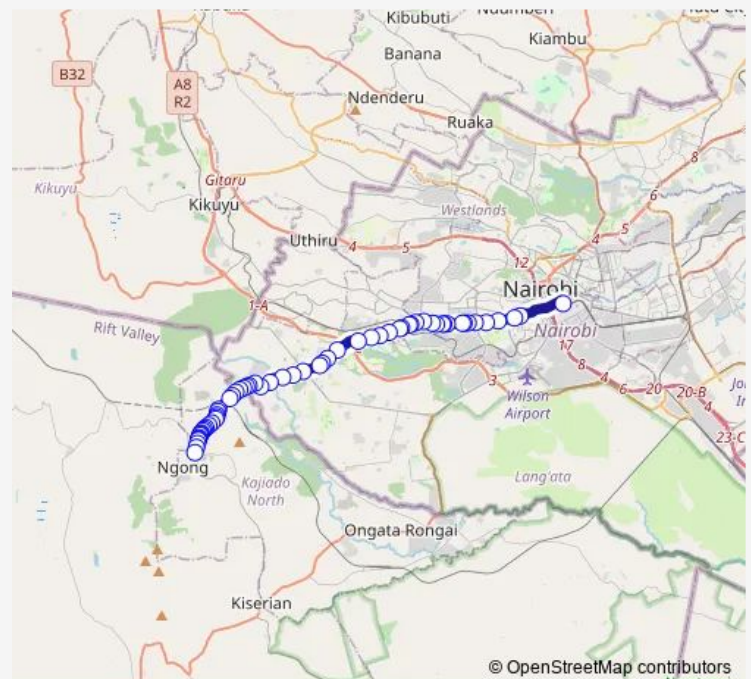

Thursday 06:00

Friday 06:00

Saturday 06:00

Sunday 06:00

Route info

Direction: Ngong Bus Terminus

Stops: 62

Trip Duration: 1 hour 10 min

Karen Police Station

Karen/Shell

The Legend/Kwa Farasi

St. Christophers

Shell/Hobwogi/Miotoni West Road

Miotoni Road

Lenana

Forest View Mall