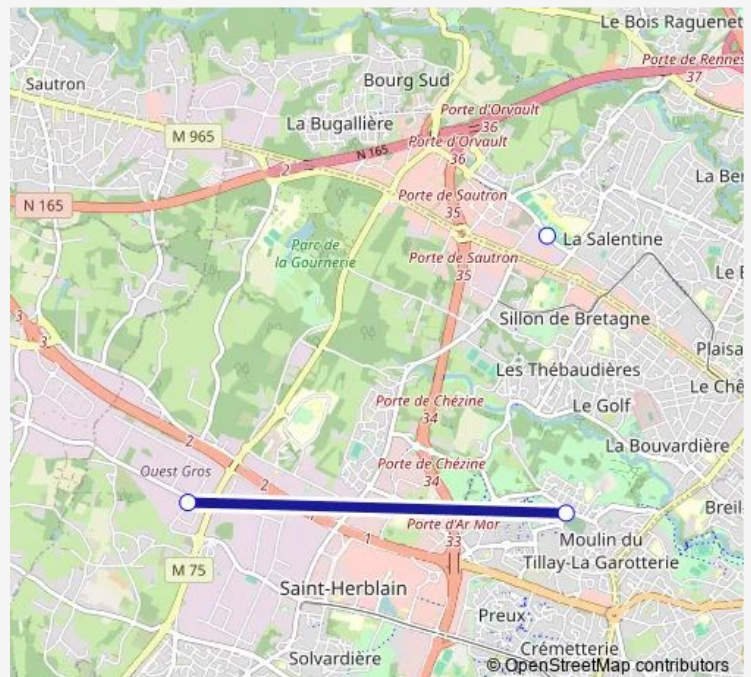

Bus 111 ADAPEI à Tillay - Lycée Appert

[Go to website](#)

Direction

Bobby Sands — Ambroise Paré

3 stops

[Open route schedule](#)

Bobby Sands

Lycée Appert

Ambroise Paré

Route schedule

Bobby Sands — Ambroise Paré

Monday	16:50
Tuesday	16:50
Wednesday	16:50
Thursday	16:50
Friday	15:40
Saturday	—
Sunday	—

Route info

Direction: Bobby Sands

Stops: 3

Trip Duration: 0 hour 25 min

111 — ADAPEI à Tillay - Lycée Appert

Direction

Ambroise Paré — Lycée Appert

4 stops

[Open route schedule](#)

Ambroise Paré

François Mitterrand

Bobby Sands

Lycée Appert

Route schedule

Ambroise Paré — Lycée Appert

Monday	08:25
Tuesday	08:25
Wednesday	08:25
Thursday	08:25
Friday	08:25
Saturday	—
Sunday	—

Route info

Direction: Ambroise Paré

Stops: 4

Trip Duration: 0 hour 25 min