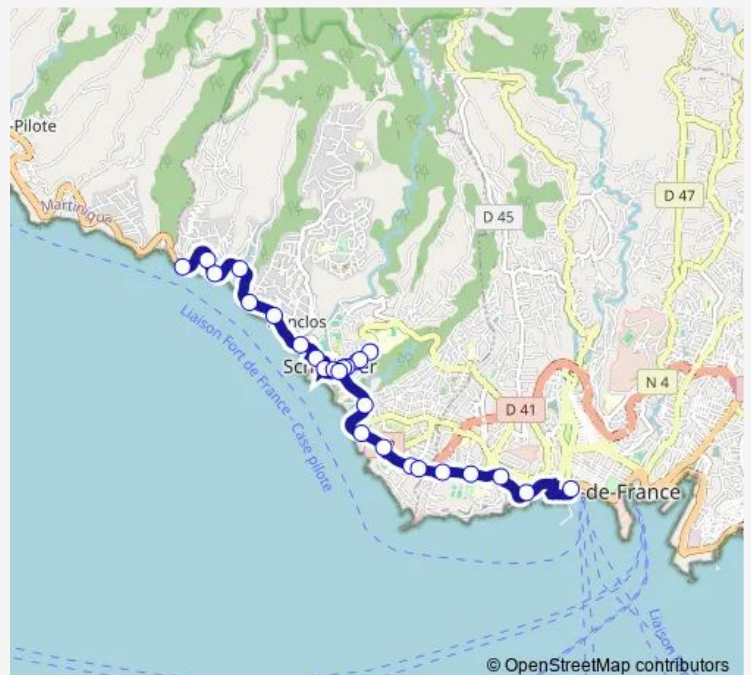

Route schedule

Pointe Simon — Point De Vue Pv

Monday	06:00-19:30
Tuesday	06:00-19:30
Wednesday	06:00-19:30
Thursday	06:00-19:30
Friday	06:00-19:30
Saturday	06:45-19:00
Sunday	06:30-12:45

Route info

Direction: Pointe Simon

Stops: 31

Trip Duration: 0 hour 40 min

© OpenStreetMap contributors

LA Grosilliere

Fond Lahaye Pv

Fond Bernier 1

Cannelle

Montemar

Panoramique

Corniche

Soupirs

Gliricidias

Point De Vue Pv

Direction

Point De Vue Pv — Pointe Simon

27 stops

Friday 05:15-18:45

Saturday 06:00-19:30

Sunday 05:45-11:48

Route info

Direction: Point De Vue Pv

Stops: 27

Trip Duration: 0 hour 30 min

Lycee Schoelcher