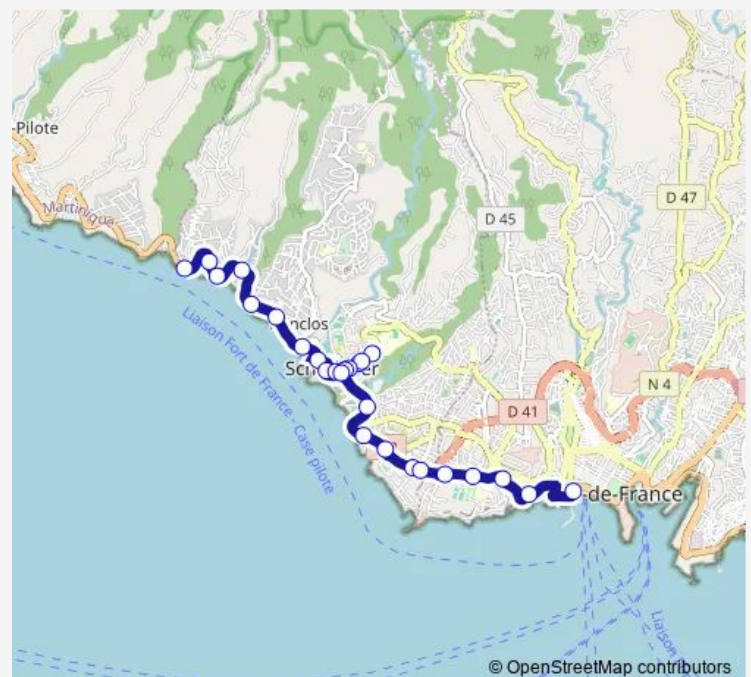

### Route schedule

Pointe Simon — Point De Vue Pv

Monday 06:00-19:30

Tuesday 06:00-19:30

Wednesday 06:00-19:30

Thursday 06:00-19:30

Friday 06:00-19:30

Saturday 06:45-19:00

### Route info

Direction: Pointe Simon

Stops: 31

Trip Duration: 0 hour 30 min

111 — LA Colline Pointe Simon

LA Grosilliere

Fond Lahaye Pv

Fond Bernier 1

## Route schedule

Point De Vue Pv — Pointe Simon

Monday 05:15-18:45

Tuesday 05:15-18:45

Wednesday 05:15-18:45

Thursday 05:15-18:45

Friday 05:15-18:45

Saturday 06:00-19:30