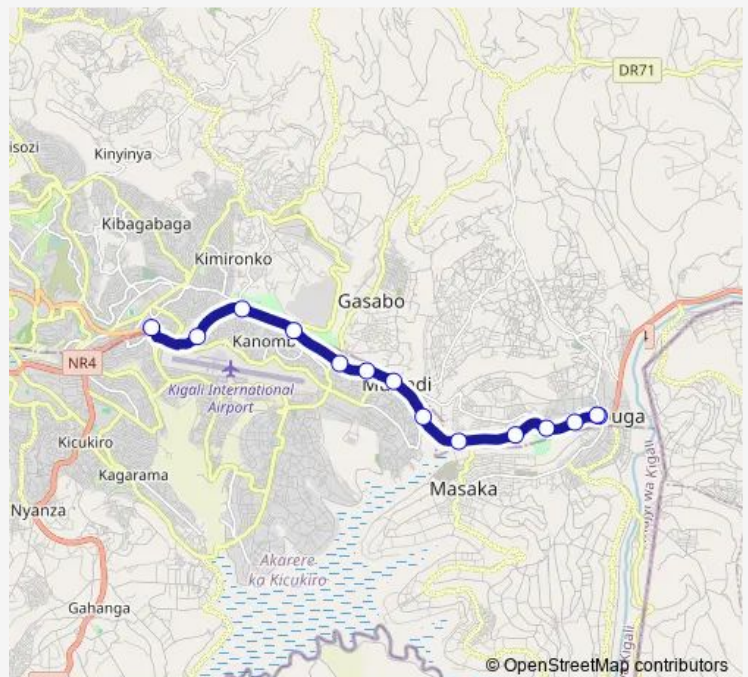

Bus 111 KBS - Zone I - 111

[Go to website](#)

Direction

kabuga bus park — Remera bus park

15 stops

[Open route schedule](#)

kabuga bus park

Unknown

Unknown

Unknown

Unknown

Unknown

Unknown

Unknown

Unknown

15 bus stop

Unknown

Unknown

12bus stop

Unknown

Remera bus park

Route schedule

kabuga bus park — Remera bus park

Monday 06:26

Tuesday 06:26

Wednesday 06:26

Thursday 06:26

Friday 06:26

Saturday —

Sunday —

Route info

Direction: kabuga bus park

Stops: 15

Trip Duration: 0 hour 46 min