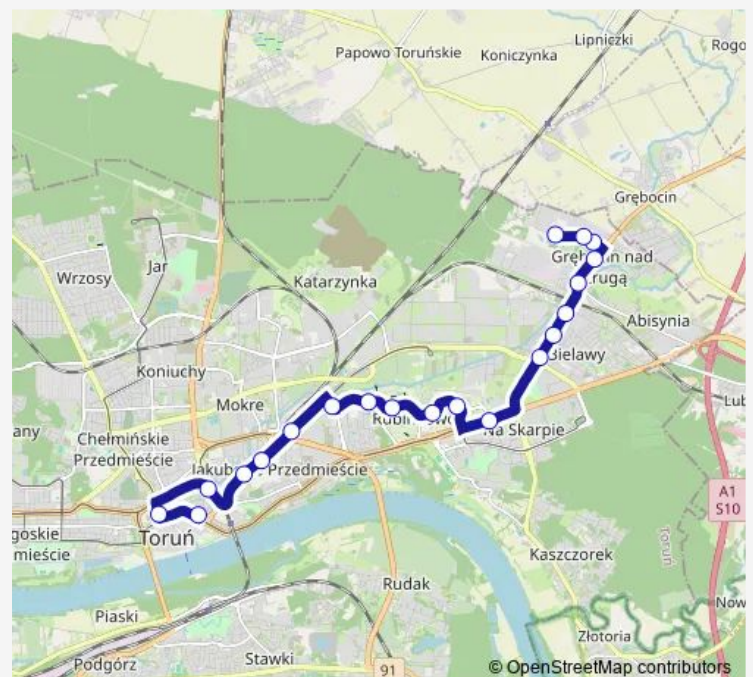

Route schedule

Plac ŚW. Katarzyny 03 — Wapienna 02

Monday 06:23

Tuesday 06:23

Wednesday 06:23

Thursday 06:23

Friday 06:23

Saturday 06:23

Sunday 06:23

Route info

Direction: Plac ŚW. Katarzyny 03

Stops: 20

Trip Duration: 0 hour 31 min

111 Bus time schedules and route maps are available in an offline PDF at busmaps.com. Use the busmaps.com website to see live bus times, train schedule or subway schedule, and step-by-step directions for all public transit in Lysomice