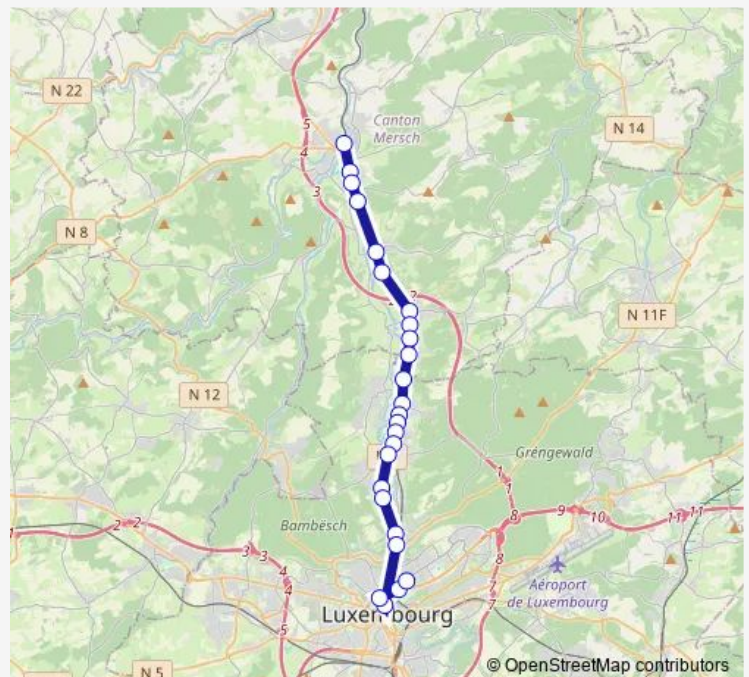

### Route schedule

Mersch, Gare routière — Kirchberg, B.E.I.

Monday 05:05-23:35

Tuesday 05:05-23:35

Wednesday 05:05-23:35

Thursday 05:05-23:35

Friday 05:05-23:35

Saturday 05:05-23:35

### Route info

Direction: Mersch, Gare routière

Stops: 25

Trip Duration: 0 hour 37 min

111

BusMaps

Centre, Badanstalt

Centre, Fondation Pescatore