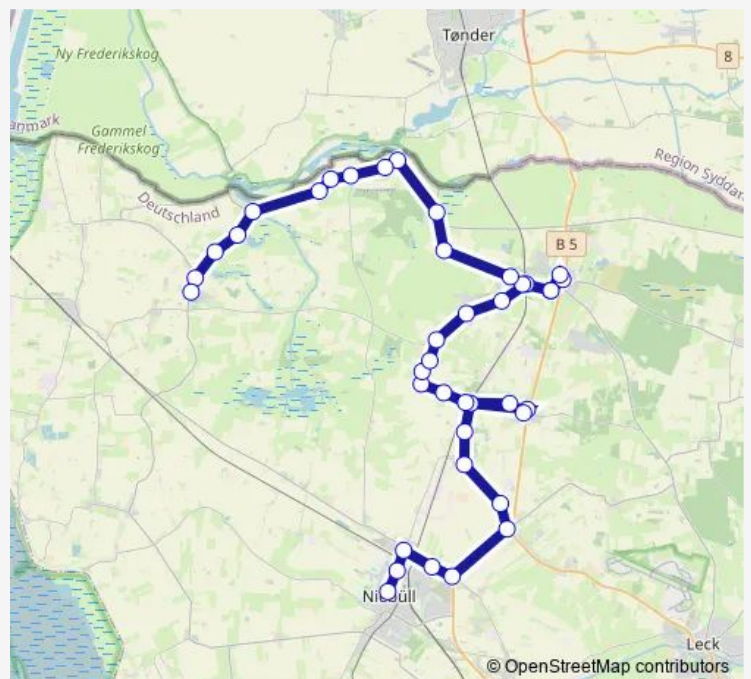

Humtrup, Hauptstraße, Mast 2u

Humtrup, Grellsbüllfeld, Mast 1o

### Route schedule

Niebüll, Zob, Mast 1=2u — Neukirchen, Emil-Nolde-Schule, Mast 1=2r

Monday

—

Tuesday

—

Wednesday

06:39

Thursday

06:39

Friday

—

Saturday

06:39

Sunday

06:39

### Route info

Direction: Niebüll, Zob, Mast 1=2u

Stops: 40

Trip Duration: 1 hour 5 min

Süderlügum, Bahnhof, Mast 2u

Süderlügum, Sandfenne, Mast 2u

Süderlügum, Tetens, Mast 1r

Süderlügum, Schule, Mast 1=2l