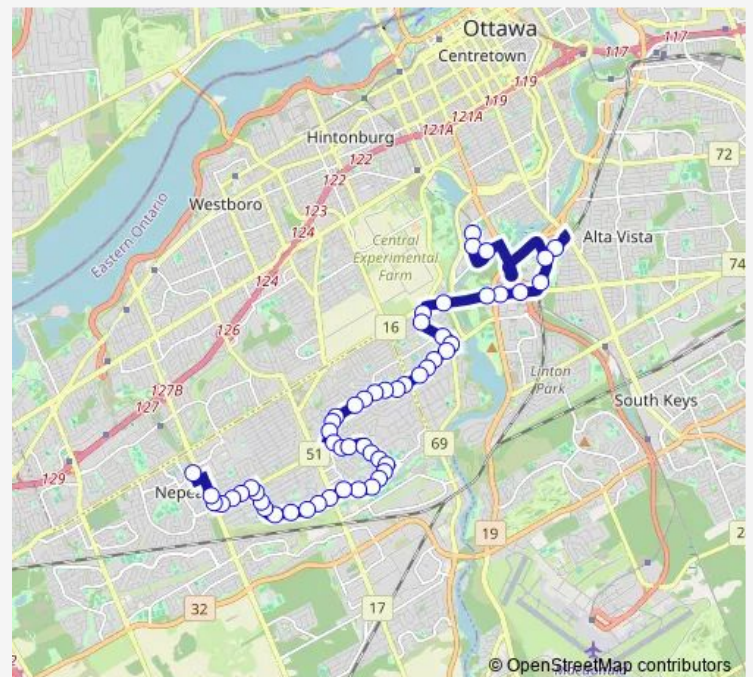

### Direction

Baseline 1b — Fisher / Dynes

38 stops

[Open route schedule](#)

Baseline 1b

Woodroffe / Parkglen

Woodroffe / David

Meadowlands / Woodroffe

### Route schedule

Baseline 1b — Fisher / Dynes

|           |       |
|-----------|-------|
| Monday    | 07:45 |
| Tuesday   | 07:45 |
| Wednesday | 07:45 |
| Thursday  | 07:45 |
| Friday    | 07:45 |
| Saturday  | —     |
| Sunday    | —     |

### Route info

Direction: Baseline 1b

Stops: 38

Trip Duration: 0 hour 24 min

111

Chesterton / Assiniboine

Chesterton / Bowhill

Chesterton / Woodmount