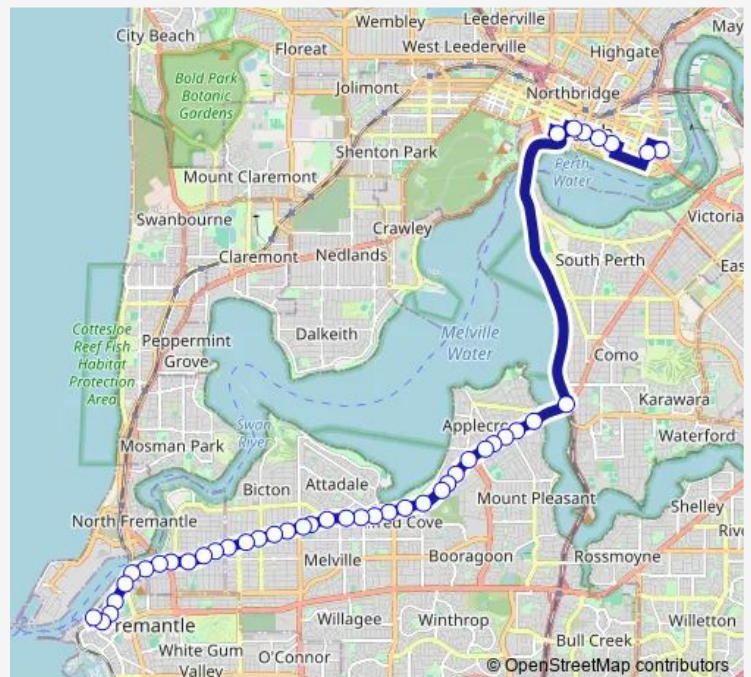

### Route schedule

Hale St After Hay St — Fremantle Stn Stand 1

Monday 15:01-18:54

Tuesday 15:01-18:54

Wednesday 15:01-18:54

Thursday 15:01-18:54

Friday 15:01-18:54

Saturday —

### Route info

Direction: Hale St After Hay St

Stops: 43

Trip Duration: 1 hour 8 min

Canning Hwy After Rome Rd

Canning Hwy Before Preston Point Rd

Canning Hwy After Preston Point Rd

Canning Hwy After Prinsep Rd

Canning Hwy Before Moss St

Canning Hwy After Council Pl

Canning Hwy After Stirling Hwy

Canning Hwy Before Tuckfield St

Queen Victoria St - Fremantle Traffic Bridge

Queen Victoria St Before James St

Queen Victoria St After James St

## Route info

Direction: Fremantle Stn Stand 10

Stops: 47

Trip Duration: 1 hour 4 min

Canning Hwy Before Francis Rd

Canning Hwy Before Cantray Av

Canning Hwy After Cunningham St

Canning Hwy After Collier St