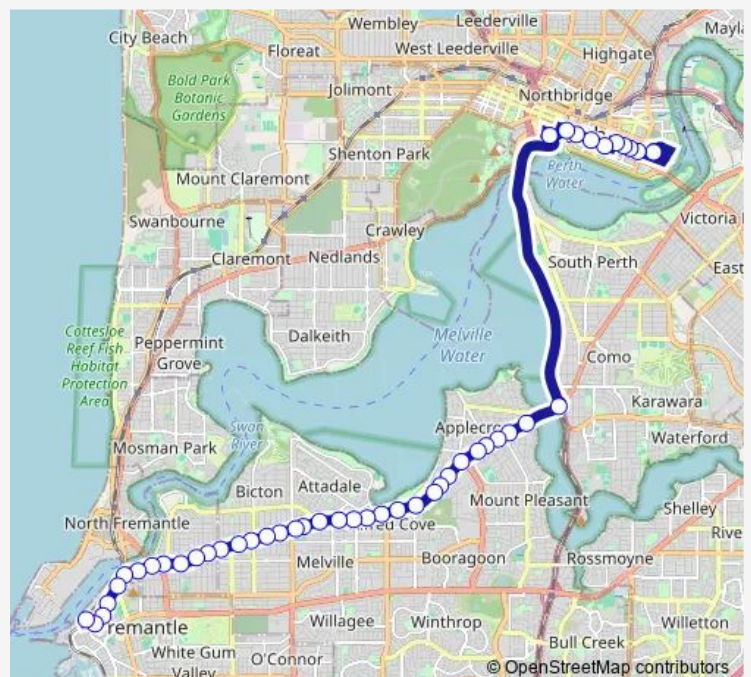

Friday 15:01-18:54

Saturday —

Sunday —

Route info

Direction: Hale St After Hay St

Stops: 46

Trip Duration: 1 hour 8 min

Canning Hwy Before Coverley St

Canning Hwy After North Lake Rd

Canning Hwy After Latham St

Canning Hwy After Rome Rd

Canning Hwy Before Preston Point Rd

Canning Hwy After Preston Point Rd

Canning Hwy After Prinsep Rd

Canning Hwy After Moreing Rd

Canning Hwy After Council Pl

Canning Hwy After Stirling Hwy

Canning Hwy Before Tuckfield St

Queen Victoria St - Fremantle Traffic Bridge

Queen Victoria St Before James St

Queen Victoria St After James St

Adelaide St After Parry St

Friday 05:46-08:50

Saturday —

Sunday —

Route info

Direction: Fremantle Stn Stand 11

Stops: 47

Trip Duration: 1 hour 12 min

Canning Hwy Before Francis Rd