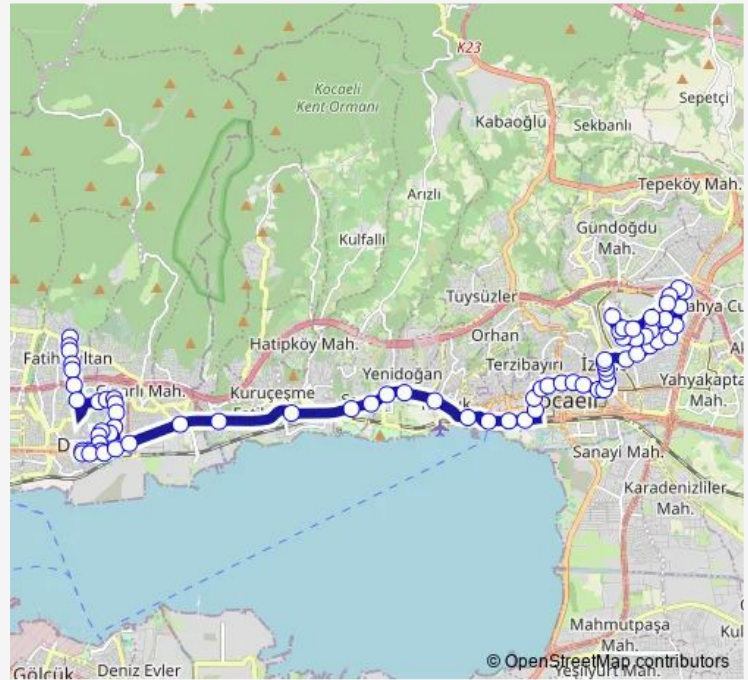

Thursday 06:30-23:30

Friday 06:30-23:30

Saturday 06:30-23:30

Sunday 06:30-23:30

Route info

Direction: HARMANTARLA DEPOLAMA ALANI 1

Stops: 73

Trip Duration: 0 hour 44 min

111 — Esentepe-Tavşantepe

BusMaps

Tünel Üstü Geçit

Derince Tren İstasyonu

Derince Polis Merkezi

Eskiyol 6

Kaşık ÜST Geçit

Şirintepe Üstgeçit 1

Thursday 06:45-23:40

Friday 06:45-23:40

Saturday 06:45-23:40

Sunday 07:00-23:40

Route info

Direction: Gülcanlar

Stops: 65

Trip Duration: 0 hour 37 min