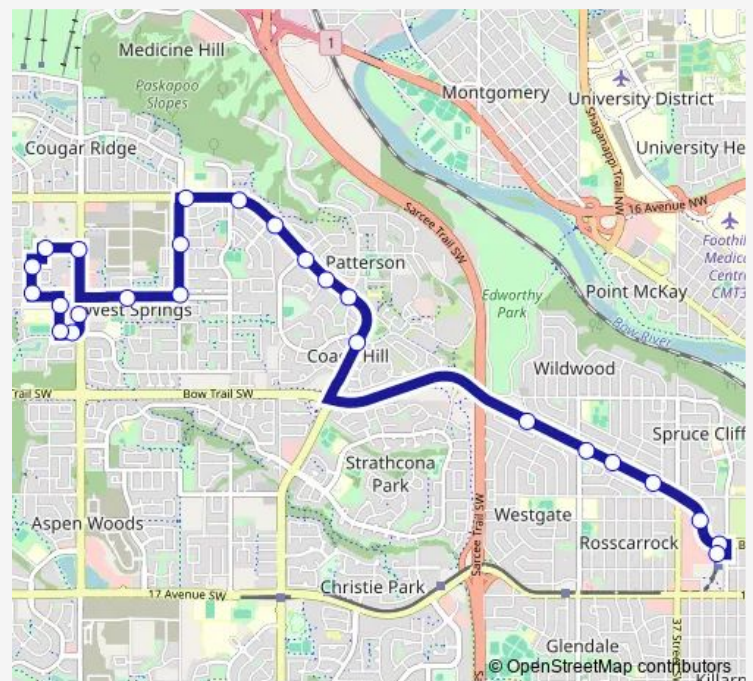

SB 85 ST SW @ N. of Wentworth DR

Route schedule

Westbrook LRT Station — SB 85 ST SW @ N. of Wentworth DR

Monday 05:52-23:02

Tuesday 05:52-23:02

Wednesday 05:52-23:02

Thursday 05:52-23:02

Friday 05:52-23:02

Saturday 06:49-21:04

Sunday 06:49-21:04

Route info

Direction: Westbrook LRT Station

Stops: 17

Trip Duration: 0 hour 16 min

111 — Old Banff Coach Road

Direction

SB 85 ST SW @ N. of Wentworth DR — Westbrook LRT Station

25 stops

[Open route schedule](#)

SB 85 ST SW @ N. of Wentworth DR

WB Wentworth DR @ W. of 85 ST SW

NB Wentworth RI @ Wentworth DR SW

NB Wentworth RI @ Wentworth AV Sw

Monday 05:45-23:25

Tuesday 05:45-23:25

Wednesday 05:45-23:25

Thursday 05:45-23:25

Friday 05:45-23:25

Saturday 06:20-21:20

Sunday 06:20-21:20

Route info