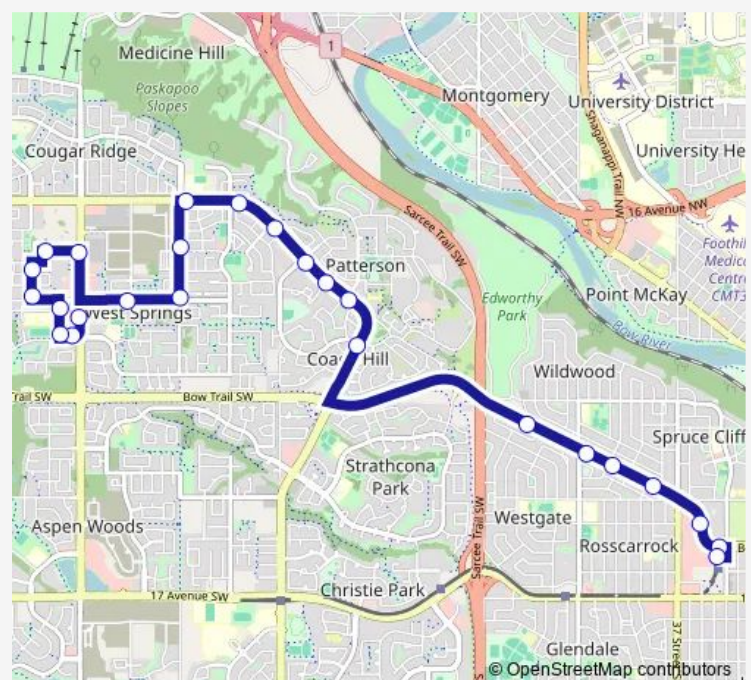

EB Old Banff Coach RD @ Patterson BV Sw

SB Old Banff Coach RD @ Coach Hill RD Sw

EB Bow TR @ W. of Winslow CR Sw

EB Bow TR @ 45 ST Sw

EB Bow TR @ Rossmere RD Sw

Route schedule

SB 85 ST SW @ N. of Wentworth Dr — Westbrook LRT Station

Monday 05:45-23:25

Tuesday 05:45-23:25

Wednesday 05:45-23:25

Thursday 05:45-23:25

Friday 05:45-23:25

Saturday 06:20-21:20

Sunday 06:20-21:20

Route info

Direction: SB 85 ST SW @ N. of Wentworth Dr

Stops: 25

Trip Duration: 0 hour 23 min

111 — Old Banff Coach Road

EB Bow TR @ 40 ST Sw

SB Bow TR @ Westbrook Mall Overpass

Westbrook LRT Station (EB Bow TR @ 33 ST Sw)

Westbrook LRT Station

Direction

Westbrook LRT Station — SB 85 ST SW @ N. of Wentworth Dr

17 stops

[Open route schedule](#)

Westbrook LRT Station

WB Bow TR @ Spruce DR Sw

NB Bow TR SW @ Westbrook Mall Overpass