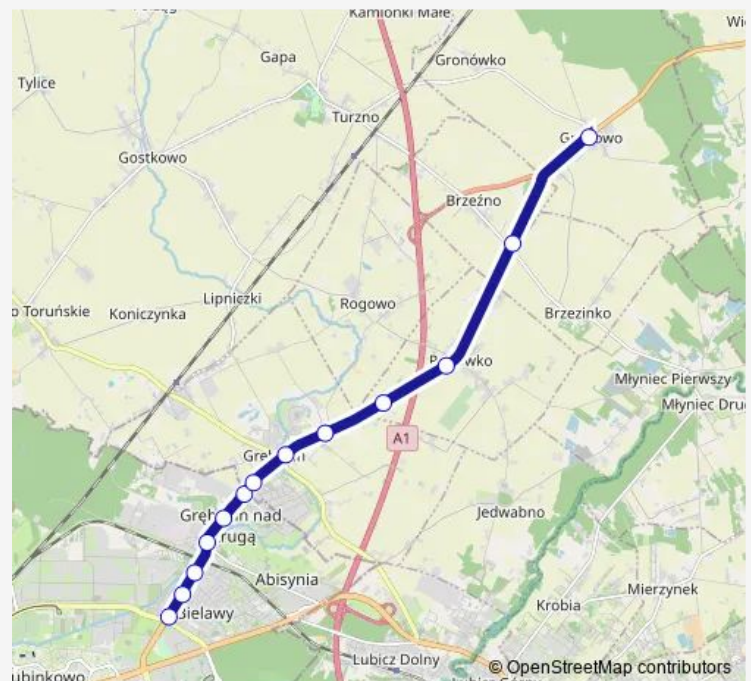

Saturday 04:27

Sunday 04:27

Route info

Direction: Barwna 01

Stops: 13

Trip Duration: 0 hour 19 min

111 — Gronowo -> Szczecińska-111

Direction

Gronowo 01 — Szczecińska 02

11 stops

[Open route schedule](#)

Gronowo 01

Brzeźno n/ż 02

Rogówko n/ż 02

Rogówko - Ogrodnik nż. 02

Ośrodek Zdrowia n/ż 02

Monday 23:21

Tuesday 23:21

Wednesday 23:21

Thursday 23:21

Friday 23:21

Saturday 23:21

Sunday 23:21

Route info