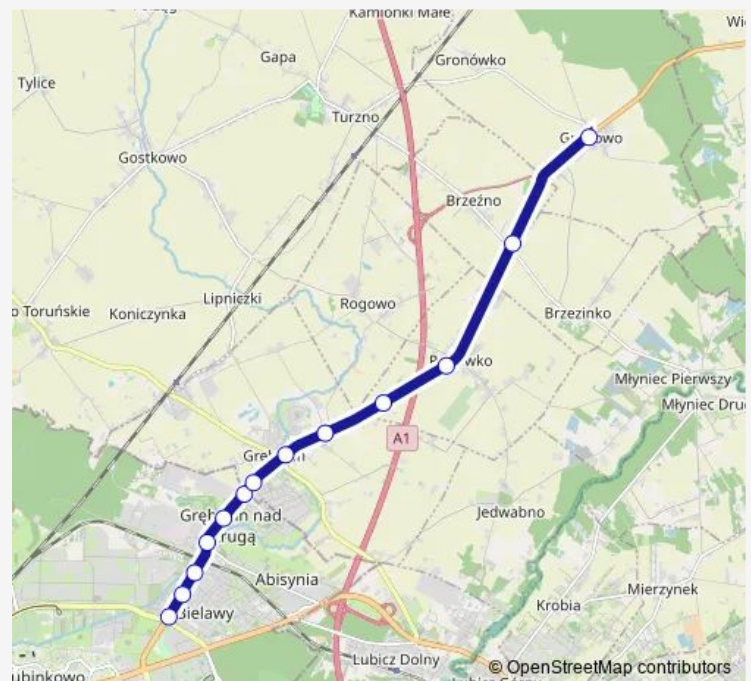

Saturday 04:27

Sunday 04:27

Route info

Direction: Barwna 01

Stops: 13

Trip Duration: 0 hour 19 min

111 — Gronowo -> Szczecińska-111

Direction

Gronowo 01 — Szczecińska 02

11 stops

[Open route schedule](#)

Gronowo 01

Brzeźno n/ż 02

Rogówko n/ż 02

Rogówko - Ogrodnik nż. 02

Ośrodek Zdrowia n/ż 02

Monday 23:21

Tuesday 23:21

Wednesday 23:21

Thursday 23:21

Friday 23:21

Saturday 23:21

Sunday 23:21

Route info