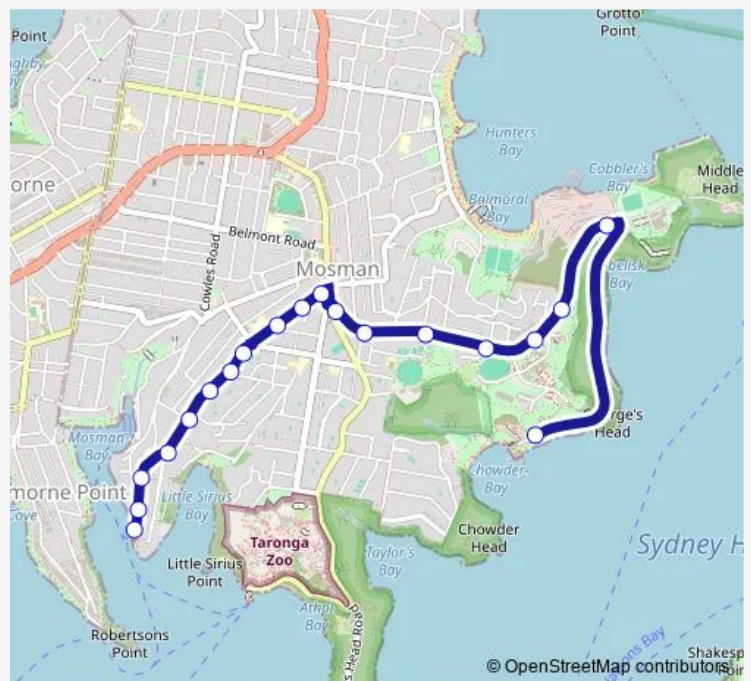

Bus 111 South Mosman Wharf to Chowder Bay

[Go to website](#)

Direction

South Mosman Wharf, Musgrave St — Chowder Bay Rd
Opp Sydney Institute Of Marine Science

19 stops

[Open route schedule](#)

- South Mosman Wharf, Musgrave St
- Musgrave St At Mcleod St
- Raglan St At Musgrave St
- Raglan St At Mosman St
- Raglan St Opp Clanalpine St
- Raglan St Opp Calypso Av
- Raglan St Before Canrobert St
- Mosman Preparatory School, Raglan St
- Raglan St At Hamlet Lane
- Mosman High School, Military Rd
- Mosman High School, Gladstone Av
- Military Rd After Raglan St
- Middle Head Rd Opp King Max St
- Middle Head Rd After Gordon St
- Middle Head Rd Opp Markham Cl
- Middle Head Rd At Cobbittee St
- Middle Head Rd Opp Read Pl
- Balmoral Naval Hospital, Middle Head Rd
- Chowder Bay Rd Opp Sydney Institute Of Marine Science

Route schedule

South Mosman Wharf, Musgrave St — Chowder Bay Rd
Opp Sydney Institute Of Marine Science

Monday	06:22-21:24
Tuesday	06:22-21:24
Wednesday	06:22-21:24
Thursday	06:22-21:24
Friday	06:22-21:24
Saturday	07:22-21:24
Sunday	08:22-21:24

Route info

Direction: South Mosman Wharf, Musgrave St

Stops: 19

Trip Duration: 0 hour 16 min

111 — South Mosman Wharf to Chowder Bay

Direction

Chowder Bay Rd Opp Sydney Institute Of Marine Science
— South Mosman Wharf, Musgrave St

Sunday 08:09-21:09

Route info

Direction: Chowder Bay Rd Opp Sydney Institute Of Marine Science

Stops: 19

Trip Duration: 0 hour 15 min

Direction

Mosman Public School, Myahgah Rd — South Mosman Wharf, Musgrave St