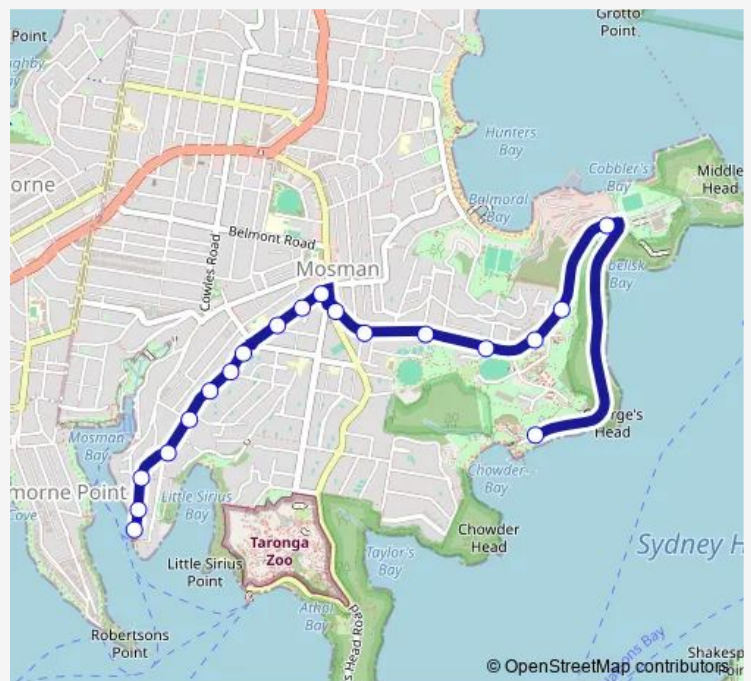

Bus 111 South Mosman Wharf to Chowder Bay

[Go to website](#)

**Direction**

South Mosman Wharf, Musgrave St — Chowder Bay Rd  
Opp Sydney Institute Of Marine Science

19 stops

[Open route schedule](#)

- South Mosman Wharf, Musgrave St
- Musgrave St At Mcleod St
- Raglan St At Musgrave St
- Raglan St At Mosman St
- Raglan St Opp Clanalpine St
- Raglan St Opp Calypso Av
- Raglan St Before Canrobert St
- Mosman Preparatory School, Raglan St
- Raglan St At Hamlet Lane
- Mosman High School, Military Rd
- Mosman High School, Gladstone Av
- Military Rd After Raglan St
- Middle Head Rd Opp King Max St
- Middle Head Rd After Gordon St
- Middle Head Rd Opp Markham Cl
- Middle Head Rd At Cobbittee St
- Middle Head Rd Opp Read Pl
- Balmoral Naval Hospital, Middle Head Rd
- Chowder Bay Rd Opp Sydney Institute Of Marine Science

Route info

Direction: South Mosman Wharf, Musgrave St

Stops: 19

Trip Duration: 0 hour 16 min

111 — South Mosman Wharf to Chowder Bay

## Route info

Direction: Chowder Bay Rd Opp Sydney Institute Of Marine Science

Stops: 19

Trip Duration: 0 hour 14 min

## Route schedule

Mosman Public School, Myahgah Rd — South Mosman Wharf, Musgrave St

Monday 15:24

Tuesday 15:24

Wednesday 15:24

Thursday 15:24

Friday 15:24

Saturday —