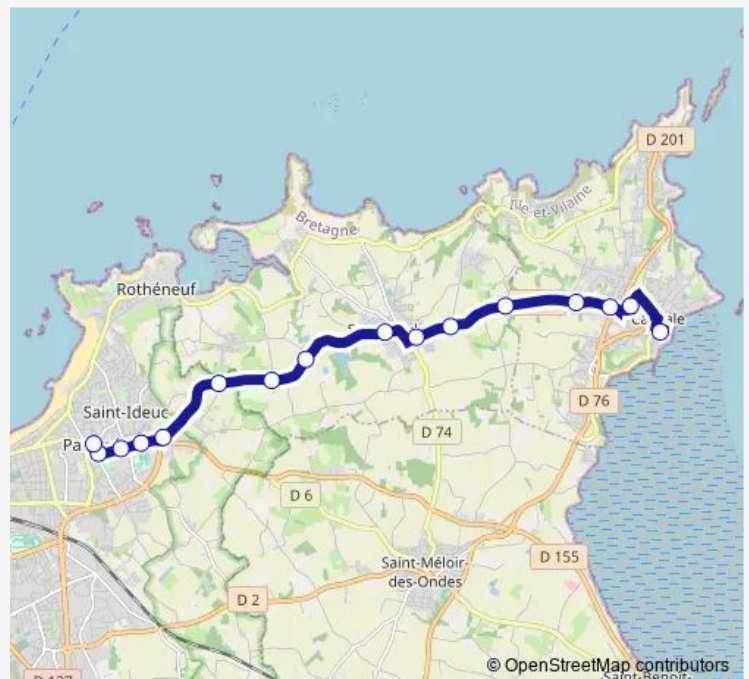

Bus 111 Ligne 111

[Go to website](#)

Direction

Saint-Joseph — Paramé Mairie

16 stops

[Open route schedule](#)

Saint-Joseph

René Cassin

Petites Croix

Prés Bosgers

Hérican

Clos Cochet

La Forêt

Place du Marché

Mettrie aux Louets

La Secouette

Mettrie au Chanoine

Croix Désilles

Iut

Paramé Cimetière

Chênes

Paramé Mairie

Route schedule

Saint-Joseph — Paramé Mairie

Monday —

Tuesday —

Wednesday 12:15

Thursday —

Friday —

Saturday —

Sunday —

Route info

Direction: Saint-Joseph

Stops: 16

Trip Duration: 0 hour 25 min

111 — Ligne 111