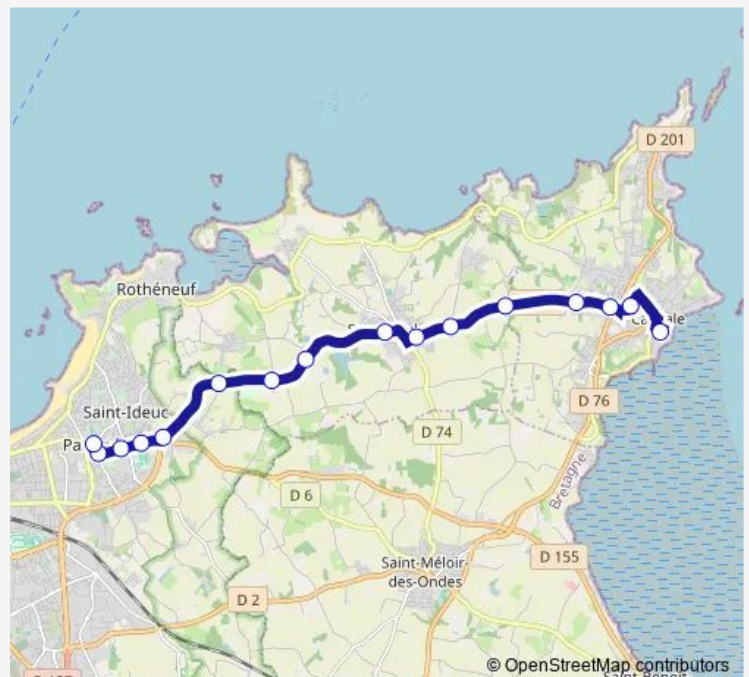

Bus 111 Ligne 111

[Go to website](#)

Direction

Saint-Joseph — Paramé Mairie

16 stops

[Open route schedule](#)

Saint-Joseph

René Cassin

Petites Croix

Prés Bosgers

Hérican

Clos Cochet

La Forêt

Place du Marché

Mettrie aux Louets

La Secouette

Mettrie au Chanoine

Croix Désilles

Iut

Paramé Cimetière

Chênes

Paramé Mairie

Route schedule

Saint-Joseph — Paramé Mairie

Monday —

Tuesday —

Wednesday 12:15

Thursday —

Friday —

Saturday —

Sunday —

Route info

Direction: Saint-Joseph

Stops: 16

Trip Duration: 0 hour 25 min

111 — Ligne 111