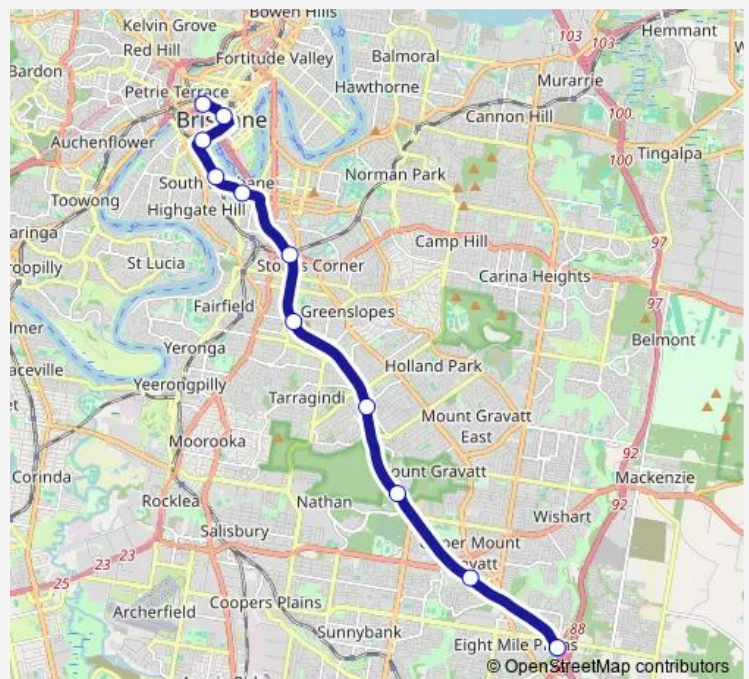

Cultural Centre station, platform 2

South Bank busway station, platform 2

Mater Hill station, platform 2

Buranda busway, platform 2

Greenslopes station, platform 2

Holland Park West station, platform 2

Griffith University station, platform 2

Upper Mt Gravatt station, platform 2

Eight Mile Plains station, platform 2

**Route schedule**

Roma Street busway, platform 2 — Eight Mile Plains station, platform 2

Monday	05:21-00:07 <sup>+1</sup>
Tuesday	05:21-00:07 <sup>+1</sup>
Wednesday	05:21-00:07 <sup>+1</sup>
Thursday	05:21-00:07 <sup>+1</sup>
Friday	05:21-00:07 <sup>+1</sup>
Saturday	06:29-00:14 <sup>+1</sup>
Sunday	06:29-23:29

**Route info**

Direction: Roma Street busway, platform 2

Stops: 11

Trip Duration: 0 hour 27 min

111 — Eight Mile Plains - City

## Route schedule

Eight Mile Plains station, platform 1 — Roma Street busway station

Monday 04:45-23:30

Tuesday 04:45-23:30

Wednesday 04:45-23:30

Thursday 04:45-23:30

Friday 04:45-23:30

Saturday 05:37-23:22