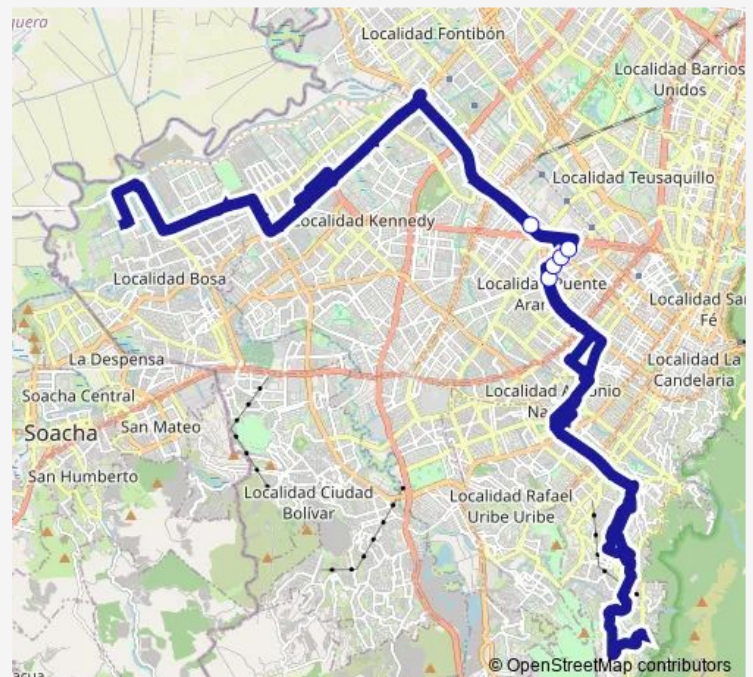

Bus 111 Metrovivienda

[Go to website](#)

Direction

AC 6 - KR 41a — AV. Centenario - KR 56

5 stops

[Open route schedule](#)

AC 6 - KR 41a

KR 43 - CL 10a

KR 43 - CL 12a

KR 43 - CL 14

AV. Centenario - KR 56

Route schedule

AC 6 - KR 41a — AV. Centenario - KR 56

Monday	05:38-00:35 ⁺¹
Tuesday	05:38-00:35 ⁺¹
Wednesday	05:38-00:35 ⁺¹
Thursday	05:38-00:35 ⁺¹
Friday	05:38-00:35 ⁺¹
Saturday	06:22-00:35 ⁺¹
Sunday	06:52-23:35

Route info

Direction: AC 6 - KR 41a

Stops: 5

Trip Duration: 0 hour 14 min

111 Bus time schedules and route maps are available in an offline PDF at busmaps.com. Use the busmaps.com website to see live bus times, train schedule or subway schedule, and step-by-step directions for all public transit in Bogota

The schedule is provided in the local timezone. Times with "(+1)" indicate departures on the next day.

PDF file created on 2025-02-26

2024 BusMaps.com - All Rights Reserved