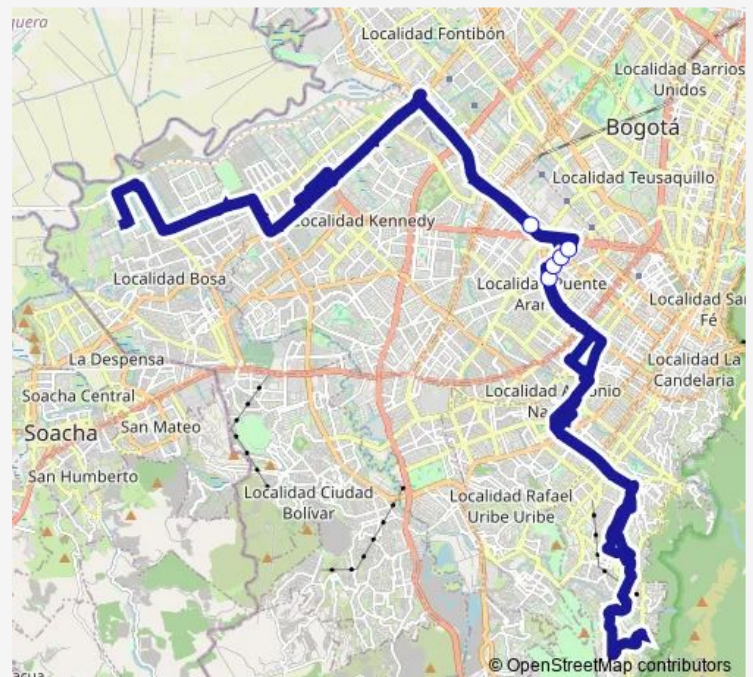

### Direction

AC 6 - KR 41a — AV. Centenario - KR 56

5 stops

[Open route schedule](#)

AC 6 - KR 41a

KR 43 - CL 10a

KR 43 - CL 12a

KR 43 - CL 14

AV. Centenario - KR 56

### Route schedule

AC 6 - KR 41a — AV. Centenario - KR 56

Monday	05:38-00:35 <sup>+1</sup>
Tuesday	05:38-00:35 <sup>+1</sup>
Wednesday	05:38-00:35 <sup>+1</sup>
Thursday	05:38-00:35 <sup>+1</sup>
Friday	05:38-00:35 <sup>+1</sup>
Saturday	06:22-00:35 <sup>+1</sup>
Sunday	06:52-23:35

### Route info

Direction: AC 6 - KR 41a

Stops: 5

Trip Duration: 0 hour 8 min

111 Bus time schedules and route maps are available in an offline PDF at [busmaps.com](https://busmaps.com). Use the [busmaps.com](https://busmaps.com) website to see live bus times, train schedule or subway schedule, and step-by-step directions for all public transit in Bogota