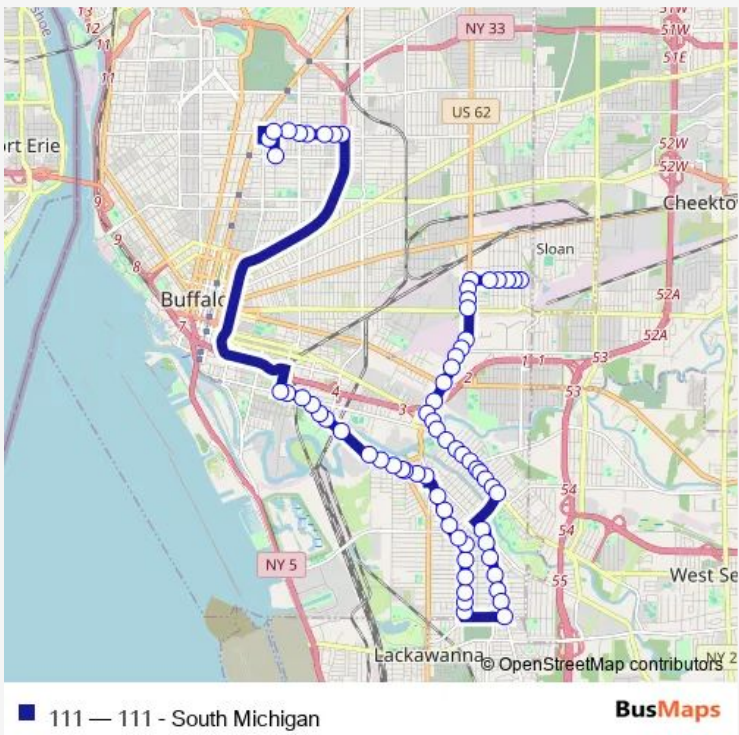

Bus 111 111 - South Michigan

[Go to website](#)

Direction
 East Ferry Street Masten Avenue Eas — East Lovejoy Street North Ogden Str
 72 stops
[Open route schedule](#)

- East Ferry Street Masten Avenue Eas
- East Ferry Street Purdy Street East
- East Ferry Street Jefferson Avenue
- East Ferry Street 347 East Ferry St
- East Ferry Street Wohlers Avenue Ea
- East Ferry Street 489 East Ferry St
- East Ferry Street Humboldt Parkway
- Humboldt Parkway Winslow Avenue Sou
- Humboldt Parkway East Utica Street
- South Park Avenue Alabama Street So
- South Park Avenue Hamburg Street So
- South Park Avenue Katherine Street
- South Park Avenue Van Rensselaer St
- South Park Avenue Elk Street South
- South Park Avenue Bolton Place Sout
- South Park Avenue Smith Street Sout
- South Park Avenue Lee Street South
- South Park Avenue 1079 South Park A
- South Park Avenue 1263 South Park A
- South Park Avenue Germania Street S
- South Park Avenue Hopkins Street So

Route schedule
 East Ferry Street Masten Avenue Eas — East Lovejoy Street North Ogden Str

Monday	14:45
Tuesday	14:45
Wednesday	14:45
Thursday	14:45
Friday	14:45
Saturday	—
Sunday	—

Route info
 Direction: East Ferry Street Masten Avenue Eas
 Stops: 72
 Trip Duration: 0 hour 53 min

South Park Avenue Bailey Avenue Sou

Abbott Road Bailey Avenue South Far

Abbott Road Alamo Place South

Abbott Road Southside Parkway South

Mckinley Parkway Lakewood Avenue So

Mckinley Parkway Como Avenue South

Michigan Avenue William Street Sout

Seneca Street Chicago Street East

South Park Avenue Alabama Street So

South Park Avenue Hamburg Street So

South Park Avenue Katherine Street

South Park Avenue Van Rensselaer St