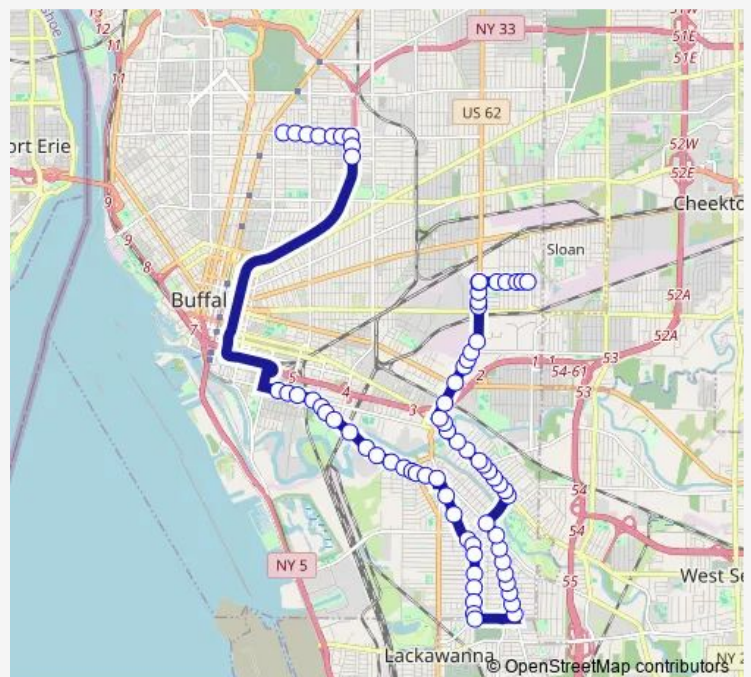

Bailey Avenue Buffalo China Road So

Bailey Avenue Seneca Street South

Seneca Street Archer Street South O

Seneca Street Elk Street South Oppo

Seneca Street Southside Parkway Sou

Seneca Street Unger Avenue South Fa

Seneca Street Hammerschmidt Avenue

Route schedule

East Lovejoy Street North Ogden Str — Masten Avenue PS 8 North

Monday 06:29

Tuesday 06:29

Wednesday 06:29

Thursday 06:29

Friday 06:29

Saturday —

Sunday —

Route info

Direction: East Lovejoy Street North Ogden Str

Stops: 67

Trip Duration: 0 hour 59 min

■ 111 — 111 - South Michigan

Seneca Street Stevenson Street Sout

Seneca Street Knoerl Avenue South

Seneca Street South Ryan Street Sou

Seneca Street Yale Street South

Seneca Street Kingston Place South

Seneca Street Cazenovia Street Sout

Abbott Road Red Jacket Parkway Sout