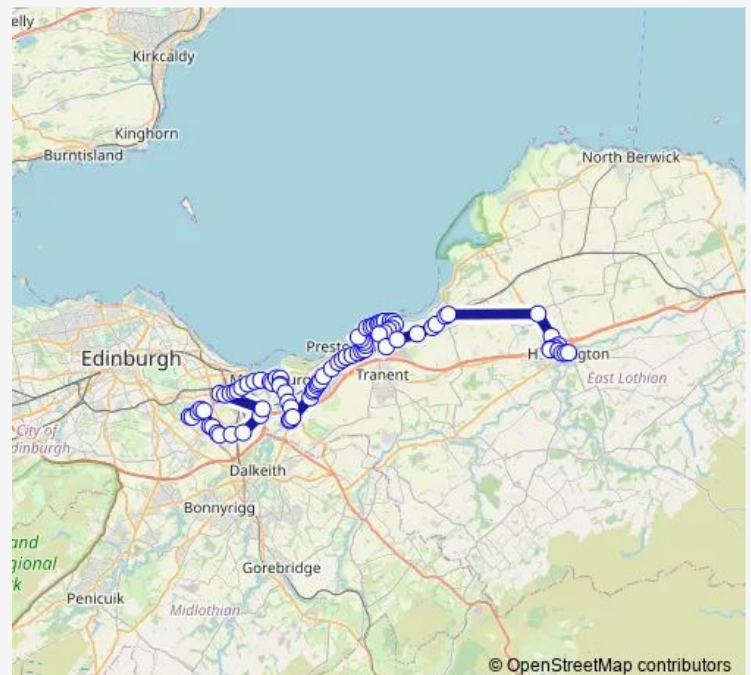

### Direction

Royal Infirmary — Market Street

83 stops

[Open route schedule](#)

Royal Infirmary

SCRM

Sandilands Close

Milligan Drive

### Route schedule

Royal Infirmary — Market Street

Monday 10:10-17:10

Tuesday 10:10-17:10

Wednesday 10:10-17:10

Thursday 10:10-17:10

Friday 10:10-17:10

Saturday 10:40-17:10

### Route info

Direction: Royal Infirmary

Stops: 83

Trip Duration: 1 hour 25 min

111

Olive Bank Road

Mall Avenue

Tesco Terminus

## Route info

Direction: High Street

Stops: 81

Trip Duration: 1 hour 22 min

Fishers Road

Park Road

Cope Lane

Inglis Avenue