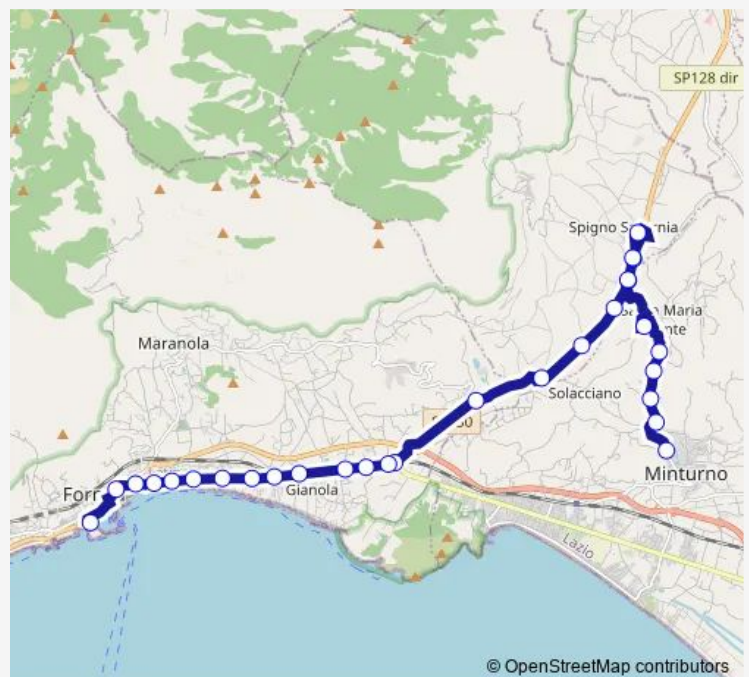

Saturday 11:00-14:00

Sunday —

Route info

Direction: Minturno | Piazzale Riccardelli # f4545

Stops: 29

Trip Duration: 0 hour 40 min

Minturno - Formia # Mt232a

Formia | Via Appia Via Stendhal # f4484