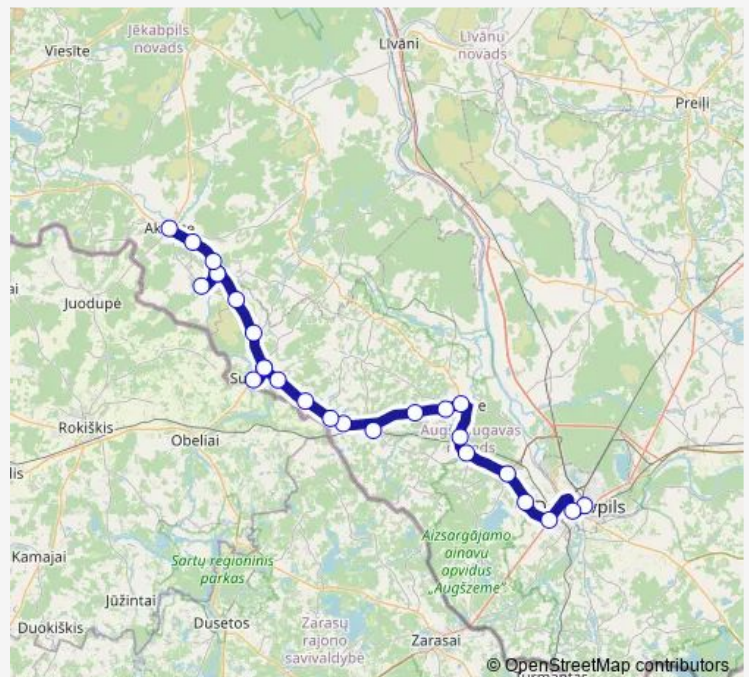

### Route schedule

Daugavpils Ao — Aknīste

Monday 15:45

Tuesday 15:45

Wednesday 15:45

Thursday 15:45

Friday 15:45

Saturday 15:45

### Route info

Direction: Daugavpils Ao

Stops: 26

Trip Duration: 1 hour 55 min

■ 5505 — Daugavpils-Subate-Aknīste

BusMaps

Gārsene

Gārsenes pagriezis