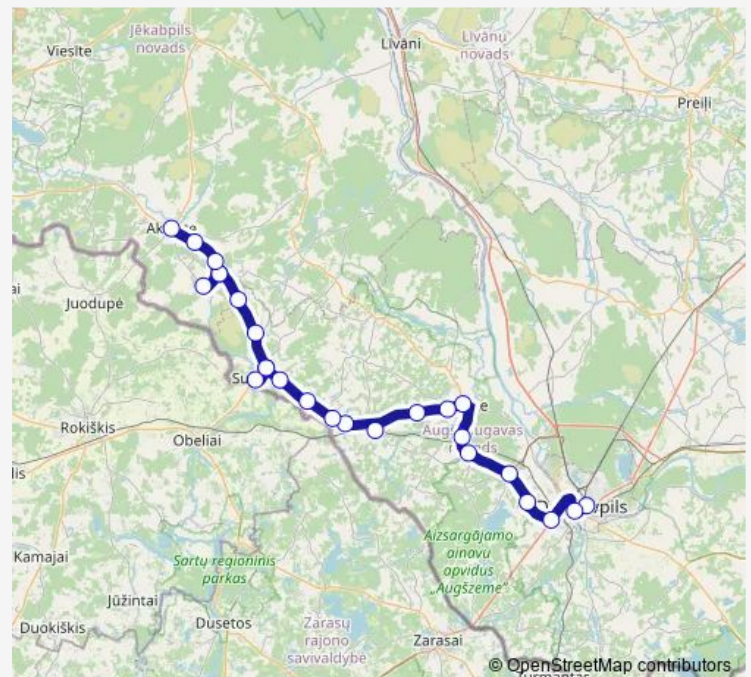

Thursday 15:45

Friday 15:45

Saturday 15:45

Sunday 15:45

Route info

Direction: Daugavpils Ao

Stops: 26

Trip Duration: 1 hour 55 min

■ 5505 — Daugavpils-Subate-Aknīste

BusMaps

Gārsene

Gārsenes pagriezis

Vilkupe

Susēja

Aknīste

Direction

Route schedule

Aknīste — Daugavpils Ao

Monday	07:50
Tuesday	07:50
Wednesday	07:50
Thursday	07:50
Friday	07:50
Saturday	07:50
Sunday	07:50

Route info

Direction: Aknīste

Stops: 26

Trip Duration: 2 hour 10 min