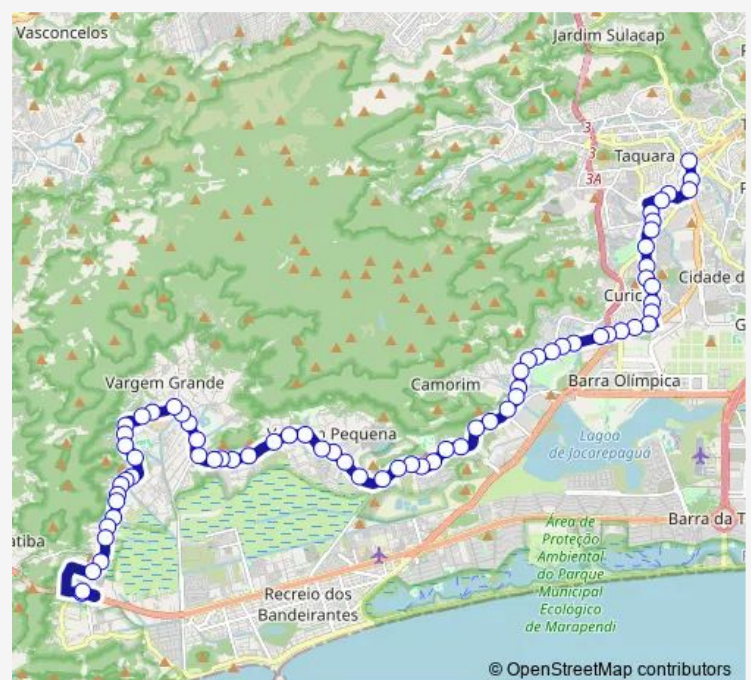

Salvador Allende

Rubelita

Mesulin Svirer

Estúdios Globo

Route schedule

Terminal Bandeira Brasil (Taquara) : Plat. Leste — Estação Pontal

Monday	00:00
Tuesday	00:00
Wednesday	00:00
Thursday	00:00
Friday	00:00
Saturday	00:00
Sunday	00:00

Route info

Direction: Terminal Bandeira Brasil (Taquara) : Plat. Leste

Stops: 71

Trip Duration: 1 hour 7 min

SN810 — Terminal Taquara - Pontal

São Marcelo

Pedra Negra

Claraval