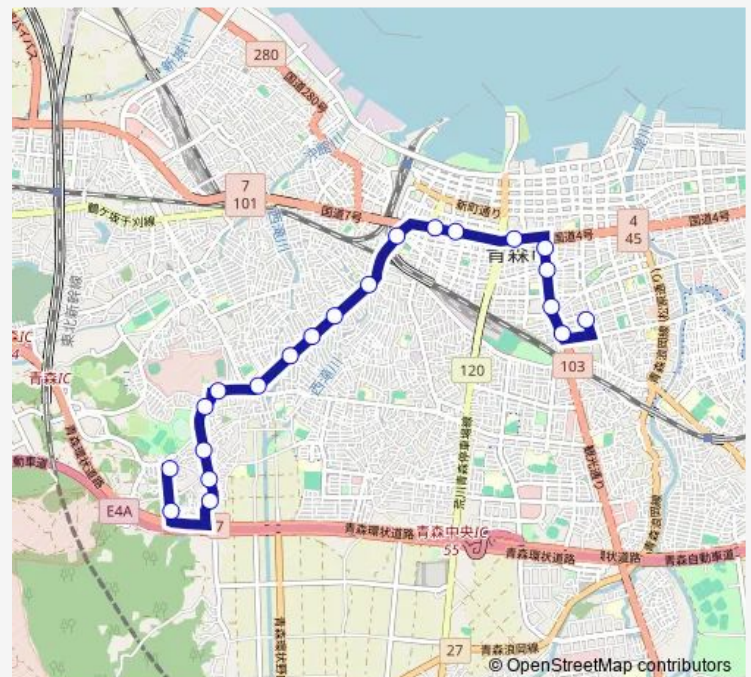

市民病院前

### Route schedule

慈恵会病院前 — 市民病院前

Monday 07:05-08:52

Tuesday 07:05-08:52

Wednesday 07:05-08:52

Thursday 07:05-08:52

Friday 07:05-08:52

Saturday 07:10

### Route info

Direction: 慈恵会病院前

Stops: 21

Trip Duration: 0 hour 37 min

K34 観光通り線

BusMaps

K34 観光通り線 Bus time schedules and route maps are available in an offline PDF at [busmaps.com](https://busmaps.com). Use the [busmaps.com](https://busmaps.com) website to see live bus times, train schedule or subway schedule, and step-by-step directions for all public transit in Aomori