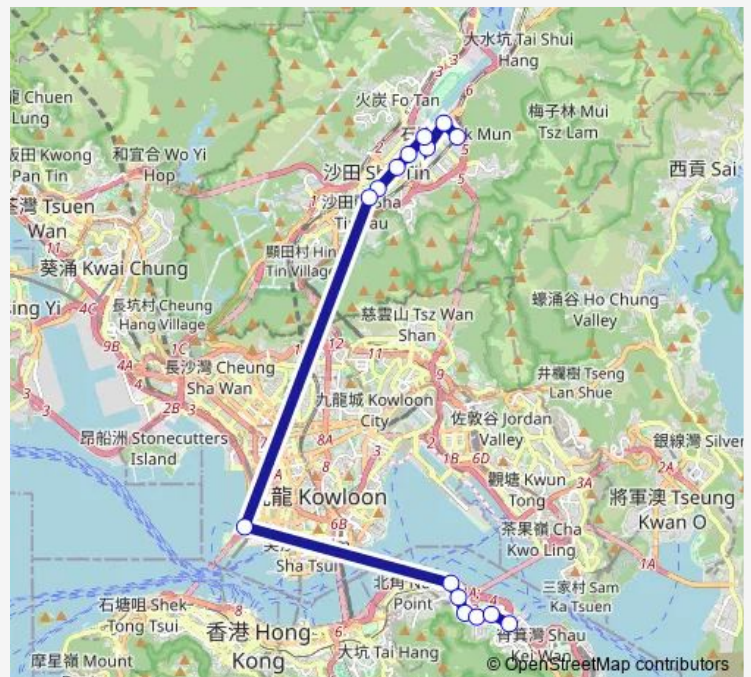

[Ctb] North Point Fire Station, Java Road[[Kmb+Ctb] North Point Fire Station/<Br>North Point Fire Station, Java Road[[Kmb] North Point Fire Station

**Route schedule**

[Ctb] Shek MUN Estate — [Ctb] TAI Hong House, TAI Hong Street[[Kmb+Ctb] TAI Hong House/<Br>Tai Hong House, TAI Hong Street

Monday	07:30-07:54
Tuesday	07:30-07:54
Wednesday	07:30-07:54
Thursday	07:30-07:54
Friday	07:30-07:54
Saturday	—
Sunday	—

**Route info**

Direction: [Ctb] Shek MUN Estate

Stops: 15

Trip Duration: 1 hour 2 min