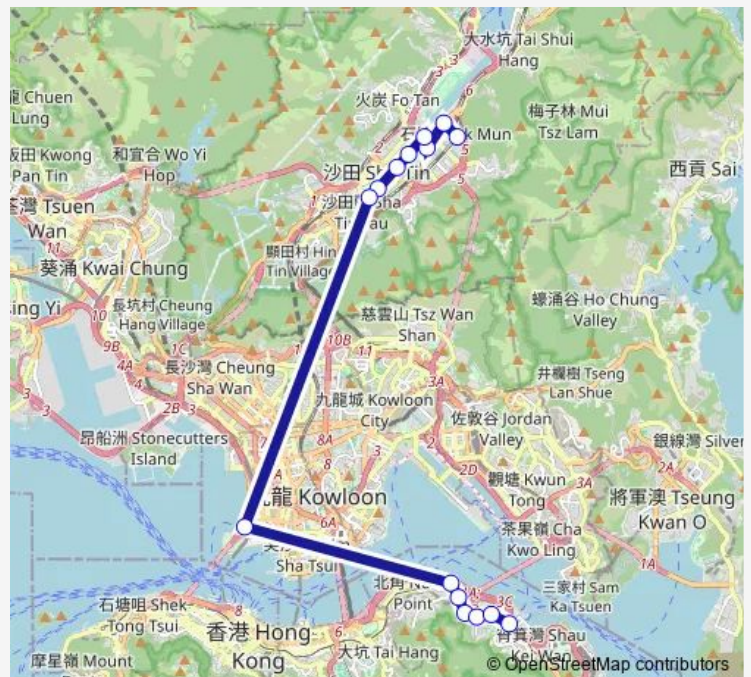

[Ctb] North Point Fire Station, Java Road[[Kmb+Ctb] North Point Fire Station/
North Point Fire Station, Java Road[[Kmb] North Point Fire Station

Route schedule

[Ctb] Shek MUN Estate — [Ctb] TAI Hong House, TAI Hong Street[[Kmb+Ctb] TAI Hong House/
Tai Hong House, TAI Hong Street

Monday	07:30-07:54
Tuesday	07:30-07:54
Wednesday	07:30-07:54
Thursday	07:30-07:54
Friday	07:30-07:54
Saturday	—
Sunday	—

Route info

Direction: [Ctb] Shek MUN Estate

Stops: 15

Trip Duration: 0 hour 59 min

982c — Shek MUN Estate - SAI WAN Ho