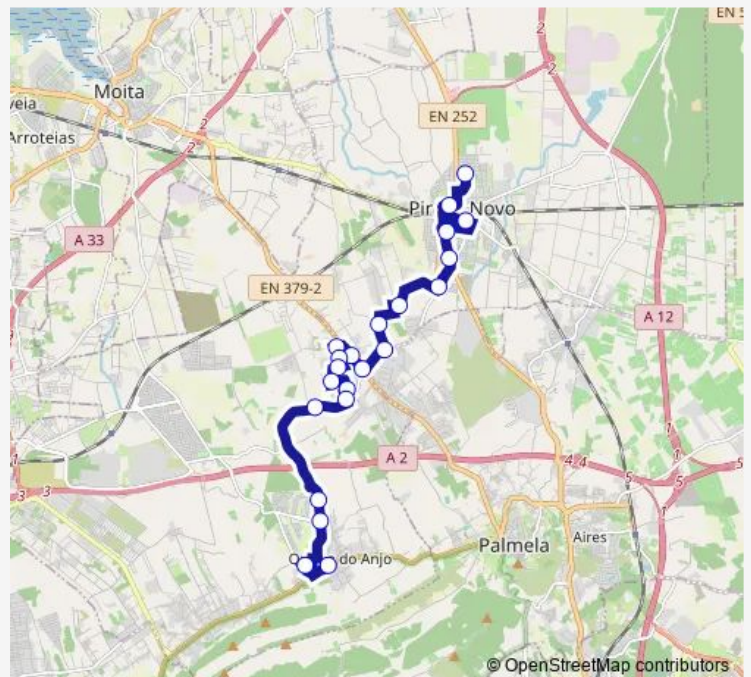

**Route schedule**

Pinhal Novo (R DE Cabo Verde 6) — QTA Anjo (Socar)

Monday	07:55-19:15
Tuesday	07:55-19:15
Wednesday	07:55-19:15
Thursday	07:55-19:15
Friday	07:55-19:15
Saturday	—
Sunday	—

**Route info**

Direction: Pinhal Novo (R DE Cabo Verde 6)

Stops: 22

Trip Duration: 0 hour 30 min

4321 — Pinhal Novo - Quinta do Anjo

## Direction

QTA Anjo (Socar) — Pinhal Novo (ESC Secundária)

25 stops

[Open route schedule](#)

QTA Anjo (Socar)

QTA DO Anjo (RUA 5 DE Outubro)

QTA DO Anjo (Avenida DE Jávea)

Estrada da Quinta do Anjo (X) Estrada Municipal 510

## Route info

Direction: QTA Anjo (Socar)

Stops: 25

Trip Duration: 0 hour 30 min

4321 Bus time schedules and route maps are available in an offline PDF at [busmaps.com](https://busmaps.com). Use the [busmaps.com](https://busmaps.com) website to see live bus times, train schedule or subway schedule, and step-by-step directions for all public transit in Palmela