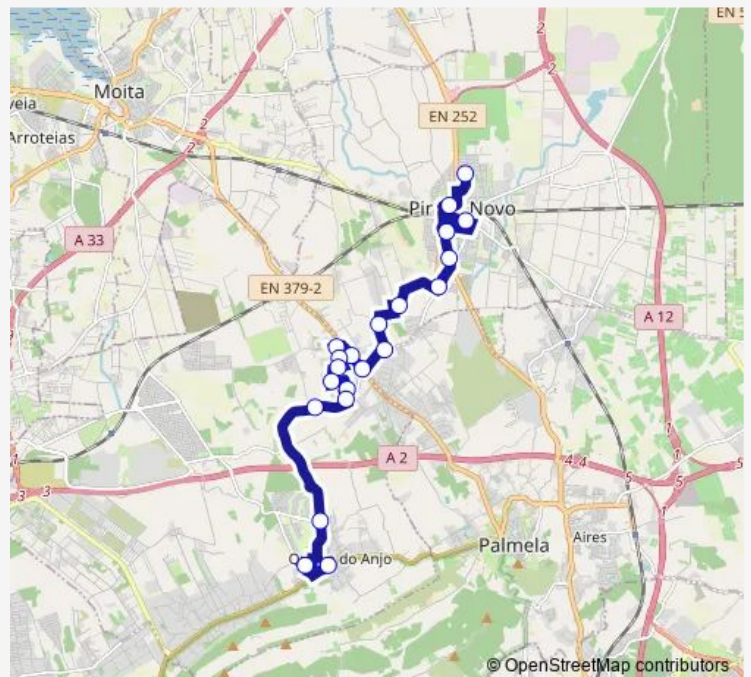

Route schedule

Pinhal Novo (R DE Cabo Verde 6) — QTA Anjo (Socar)

Monday	07:55-19:15
Tuesday	07:55-19:15
Wednesday	07:55-19:15
Thursday	07:55-19:15
Friday	07:55-19:15
Saturday	—
Sunday	—

Route info

Direction: Pinhal Novo (R DE Cabo Verde 6)

Stops: 22

Trip Duration: 0 hour 30 min

4321 — Pinhal Novo - Quinta do Anjo

Direction

QTA Anjo (Socar) — Pinhal Novo (ESC Secundária)

25 stops

[Open route schedule](#)

QTA Anjo (Socar)

QTA DO Anjo (RUA 5 DE Outubro)

QTA DO Anjo (Avenida DE Jávea)

Estrada da Quinta do Anjo (X) Estrada Municipal 510

Lagoinha (Cm1029)

Olhos Água (RUA DO Ribatejo)

Olhos Água (RUA DA Beira Baixa)

Olhos Água (RUA DA Beira Litoral)

Tuesday 07:25-18:40

Wednesday 07:25-18:40

Thursday 07:25-18:40

Friday 07:25-18:40

Saturday —

Sunday —

Route info

Direction: QTA Anjo (Socar)