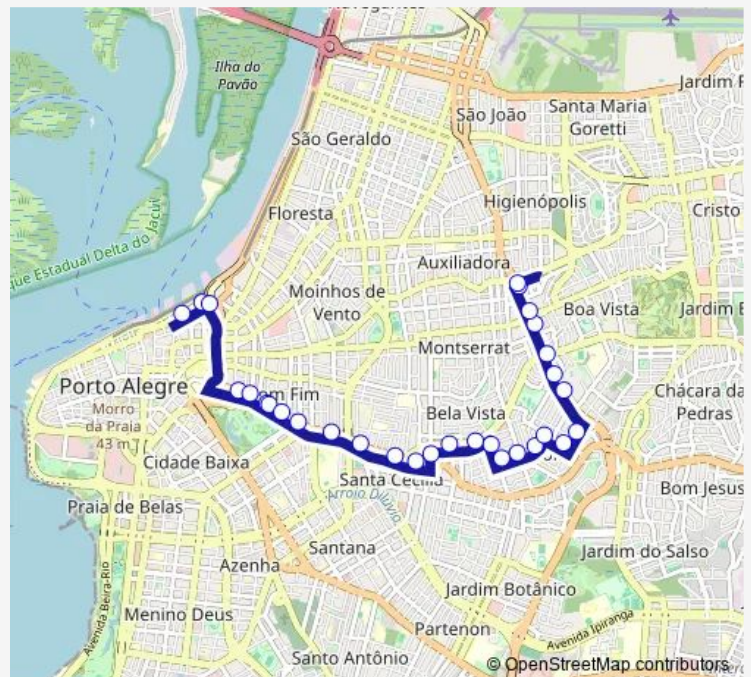

Bus 4321 Carlos Gomes / Petropolis (Mob)

[Go to website](#)

Direction

Julio DE Castilhos NN 341 — Carlos Gomes Esq. Plinio Brasil Milano

31 stops

[Open route schedule](#)

Julio DE Castilhos NN 341

Julio DE Castilhos 607 EF. Igreja Universal

Conceicao 123

Oswaldo Aranha DF 522 Estação Instituto DE Educacao - Ufrgs

Oswaldo Aranha DF 626 Obelisco

Oswaldo Aranha DF 904 Auditório Araujo Viana

Oswaldo Aranha 894 AO 924 Redencao - Araujo Viana

Oswaldo Aranha DF 1102 PQ. DE Diversões DA Redenção

Oswaldo Aranha DF 1262 Hospital DE Pronto Socorro

Protasio Alves

PROTASIO ALVES

PROTASIO ALVES 940

PROTASIO ALVES 1211

CEL LUCAS DE OLIVEIRA 1924

Neusa Goulart Brizola DF 600

Nilopolis 215

Ijuí 578

Lageado 521

Lageado 361

Lageado 741

Route schedule

Julio DE Castilhos NN 341 — Carlos Gomes Esq. Plinio Brasil Milano

Monday 06:23-20:23

Tuesday 06:23-20:23

Wednesday 06:00-23:18

Thursday 06:23-20:23

Friday 06:00-23:18

Saturday 05:40-23:40

Sunday 06:00-23:18

Route info

Direction: Julio DE Castilhos NN 341

Stops: 31

Trip Duration: 0 hour 40 min

4321 — Carlos Gomes / Petropolis (Mob)