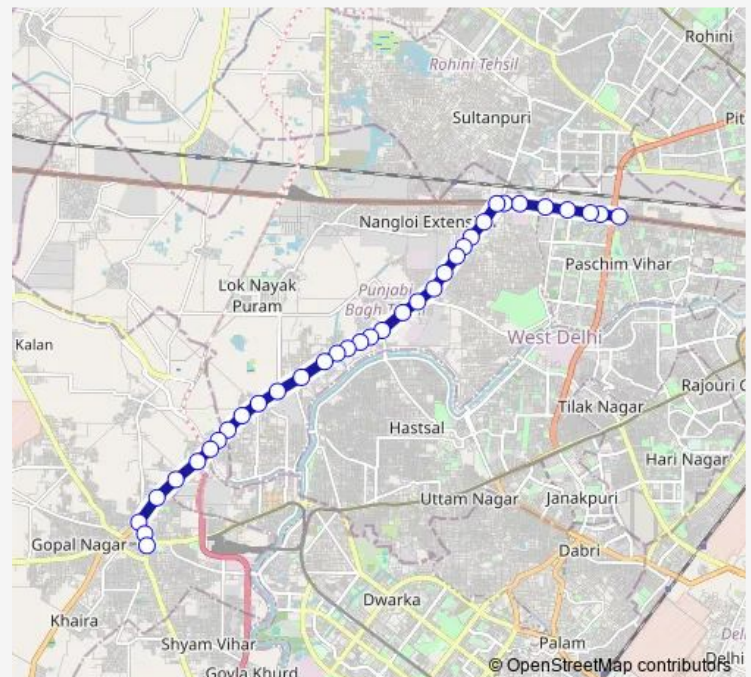

PS Ranhola

Brahmpuri Colony

Brahmpuri Colony

Route schedule

Peera Garhi Chowk — Najafgarh Delhi Gate

Monday 13:21-17:09

Tuesday 13:21-17:09

Wednesday 13:21-17:09

Thursday 13:21-17:09

Friday 13:21-17:09

Saturday 13:21-17:09

Sunday 13:21-17:09

Route info

Direction: Peera Garhi Chowk

Stops: 35

Trip Duration: 0 hour 57 min