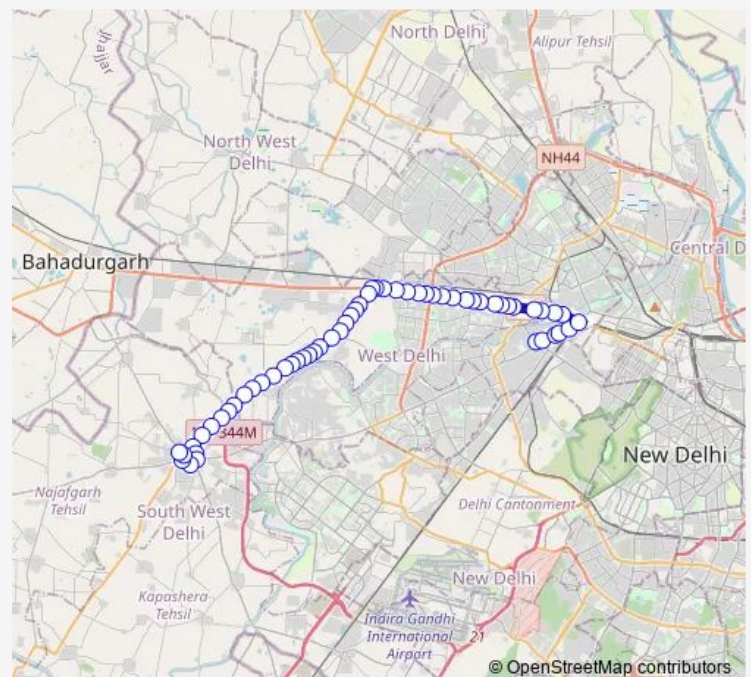

Paschim Vihar Super Bazar (West Metro Station)

Peeragarhi Chowk

Peera Garhi Metro Station

Route schedule

Karampura Terminal — Najafgarh Terminal

Monday 07:26-22:08

Tuesday 07:26-22:08

Wednesday 07:26-22:08

Thursday 07:26-22:08

Friday 07:26-22:08

Saturday 07:26-22:08

Sunday 07:26-22:08

Route info

Direction: Karampura Terminal

Stops: 57

Trip Duration: 1 hour 38 min

■ 923aup

BusMaps

Udyog Nagar

Inder Enclave

Jwala Puri / Nangloi Depot

Surajmal Stadium

Sultanpuri Crossing

Nangloi (Najafgarh Road)