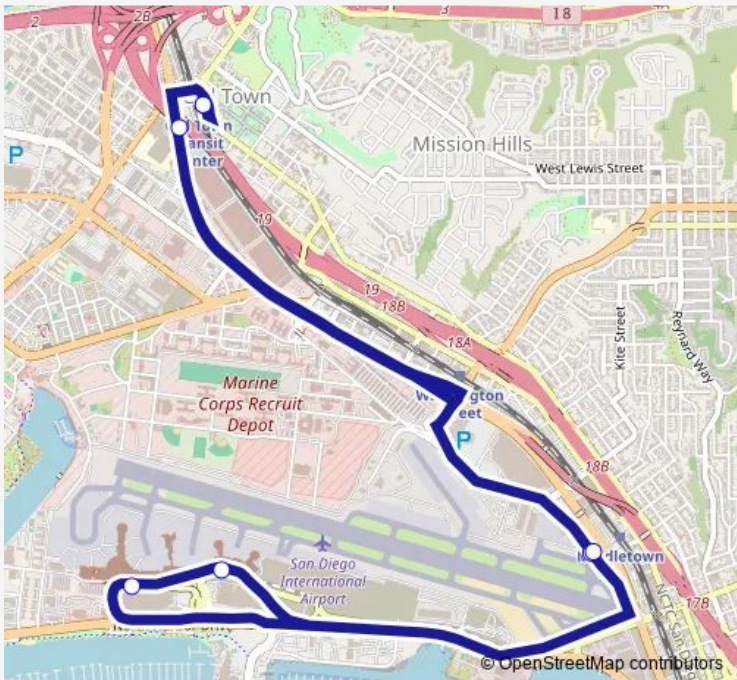

Bus Old Town to Airport Shuttle

[Go to website](#)

**Direction**  
 Old Town Transit Center — Old Town Transit Center  
 7 stops  
[Open route schedule](#)

- Old Town Transit Center
- Palm St
- Terminal 1 Rental Car Shuttle
- Terminal 2 Rental Car Shuttle
- Palm St
- Pacific Hwy @ Old Town Transit Center
- Old Town Transit Center

Route schedule  
 Old Town Transit Center — Old Town Transit Center

Monday	04:50-00:30 <sup>+1</sup>
Tuesday	04:50-00:30 <sup>+1</sup>
Wednesday	04:50-00:30 <sup>+1</sup>
Thursday	04:50-00:30 <sup>+1</sup>
Friday	04:50-00:30 <sup>+1</sup>
Saturday	04:50-00:30 <sup>+1</sup>
Sunday	04:50-00:30 <sup>+1</sup>

Route info  
 Direction: Old Town Transit Center  
 Stops: 7  
 Trip Duration: 0 hour 38 min

Old Town to Airport Shuttle **BusMaps**

Bus time schedules and route maps are available in an offline PDF at [busmaps.com](https://busmaps.com). Use the [busmaps.com](https://busmaps.com) website to see live bus times, train schedule or subway schedule, and step-by-step directions for all public transit in San Diego