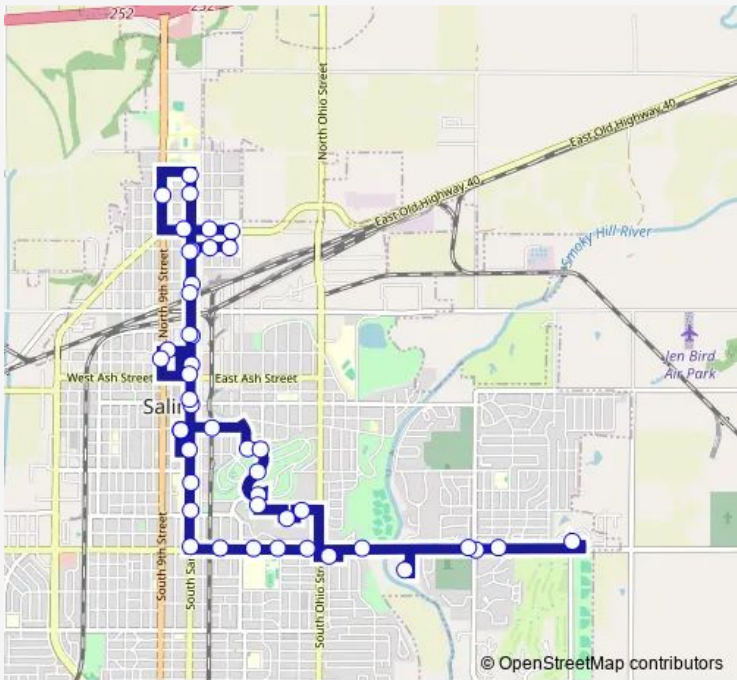

**Direction**  
7th & Walnut — 7th & Walnut

46 stops

[Open route schedule](#)

- 7th & Walnut
- Santa Fe & Iron (SE Corner)
- Santa Fe & Ash (Mid Block)
- Occk Trans (340 N. Santa Fe)
- Chuck's Bar (600 N. Santa Fe)
- N Santa Fe & Woodland
- Woodland & N 4th
- Woodland & N 2nd
- N 2nd & Pacific
- Pacific & N 4th
- Pacific & N 7th
- 9th & Hamilton
- MLK Child Center
- Salvation Army
- Santa Fe & Woodland
- Santa Fe & Lincoln
- Occk Trans (Parking Lot)
- Learning Center (Elm & 8th)
- Senior Center (9th & Park)
- Santa Fe & Ash (NW corner)
- Santa Fe & Iron (NW corner)

Route schedule  
7th & Walnut — 7th & Walnut

Monday	12:30
Tuesday	12:30
Wednesday	12:30
Thursday	12:30
Friday	12:30
Saturday	—
Sunday	—

Route info

Direction: 7th & Walnut

Stops: 46

Trip Duration: 1 hour 0 min

Blue Peak — Blue AM Peak BusMaps

Santa Fe & Mulberry (256 S. Santa Fe)

7th & Walnut

Walnut & 4th

Oakdale Park (North Entrance)

Oakdale Park (TP Center)

Kenwood Park Drive (Foot Bridge)

Kenwood Cove (701 Kenwood Park)

## Route info

Direction: 7th &amp; Walnut

Stops: 46

Trip Duration: 1 hour 5 min

Santa Fe & Ash (Mid Block)

Occk Trans (340 N. Santa Fe)

Chuck's Bar (600 N. Santa Fe)

N Santa Fe & Woodland