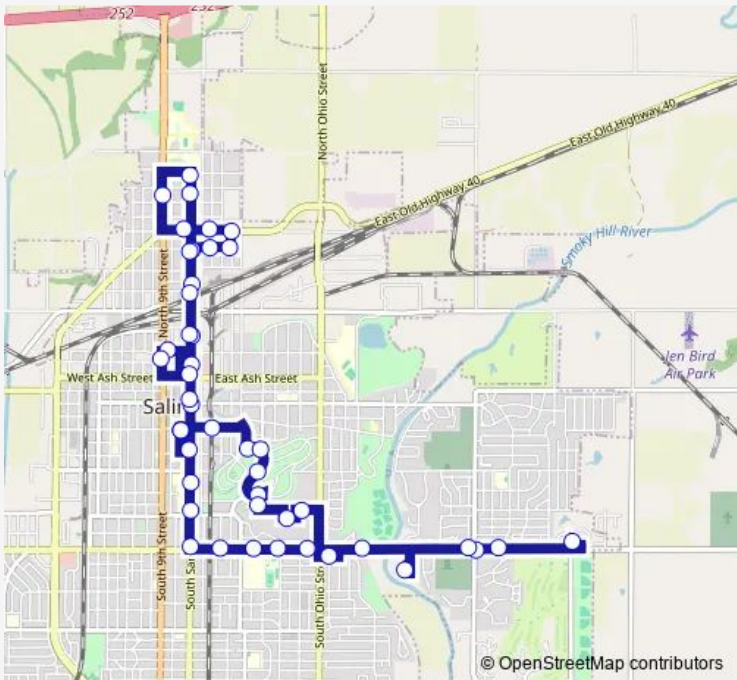

Direction
7th & Walnut — 7th & Walnut

46 stops

[Open route schedule](#)

- 7th & Walnut
- Santa Fe & Iron (SE Corner)
- Santa Fe & Ash (Mid Block)
- Oock Trans (340 N. Santa Fe)
- Chuck's Bar (600 N. Santa Fe)
- N Santa Fe & Woodland
- Woodland & N 4th
- Woodland & N 2nd
- N 2nd & Pacific
- Pacific & N 4th
- Pacific & N 7th
- 9th & Hamilton
- MLK Child Center
- Salvation Army
- Santa Fe & Woodland
- Santa Fe & Lincoln
- Oock Trans (Parking Lot)
- Learning Center (Elm & 8th)
- Senior Center (9th & Park)
- Santa Fe & Ash (NW corner)
- Santa Fe & Iron (NW corner)

Route schedule
7th & Walnut — 7th & Walnut

Monday	12:30
Tuesday	12:30
Wednesday	12:30
Thursday	12:30
Friday	12:30
Saturday	—
Sunday	—

Route info

Direction: 7th & Walnut

Stops: 46

Trip Duration: 1 hour 0 min

Blue Peak — Blue AM Peak BusMaps

Santa Fe & Mulberry (256 S. Santa Fe)

7th & Walnut

Walnut & 4th

Oakdale Park (North Entrance)

Oakdale Park (TP Center)

Kenwood Park Drive (Foot Bridge)

Kenwood Cove (701 Kenwood Park)

Route info

Direction: 7th & Walnut

Stops: 46

Trip Duration: 1 hour 5 min

Santa Fe & Ash (Mid Block)

Occk Trans (340 N. Santa Fe)

Chuck's Bar (600 N. Santa Fe)

N Santa Fe & Woodland