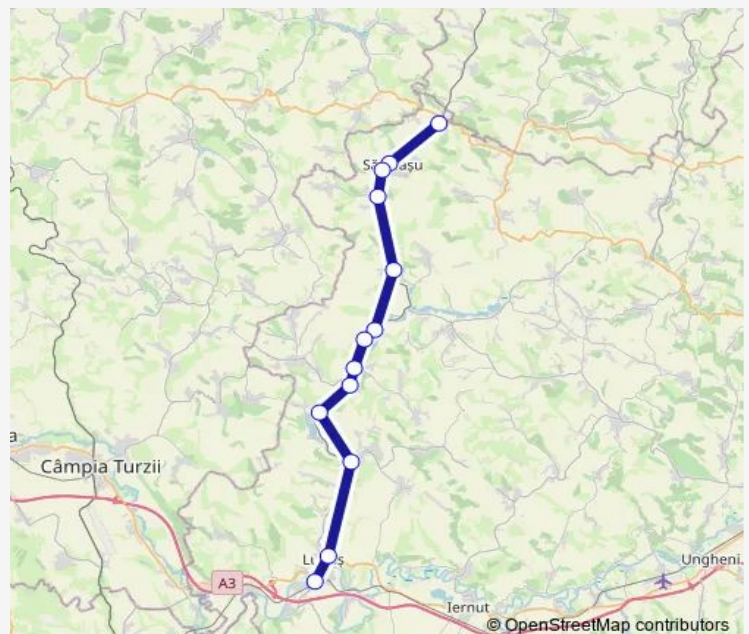

Friday 05:41-15:35

Saturday 05:41-15:35

Sunday 05:41-15:35

Route info

Direction: Sărmașel hcv.

Stops: 13

Trip Duration: 1 hour 13 min

R: Sărmaşel hcv. - Luduş Rail time schedules and route maps are available in an offline PDF at busmaps.com. Use the busmaps.com website to see live bus times, train schedule or subway schedule, and step-by-step directions for all public transit in Zau de Campie