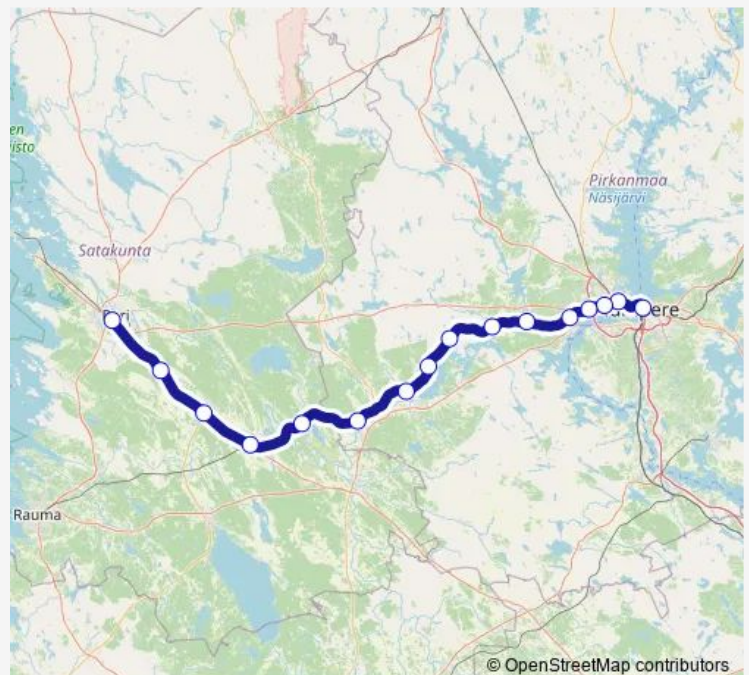

Tuesday 12:11

Wednesday 12:11

Thursday 12:11

Friday 12:11

Saturday 12:11

Sunday 12:11

Route info

Direction: Tampere

Stops: 16

Trip Duration: 1 hour 33 min

■ IC 465 — Tampere - Pori

BusMaps

Direction

undefined — undefined

0 stops

[Open route schedule](#)