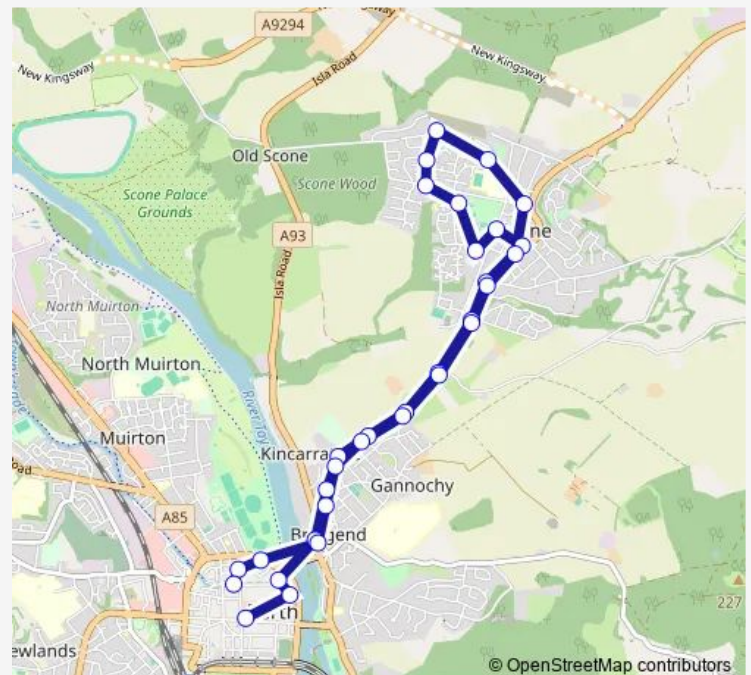

### Direction

South Street — Mill Street

32 stops

[Open route schedule](#)

South Street

High Street

George Street

Bridgend Court

Mansfield Road

### Route schedule

South Street — Mill Street

Monday 07:31-17:41

Tuesday 07:31-17:41

Wednesday 07:31-17:41

Thursday 07:31-17:41

Friday 07:31-17:41

Saturday 09:01-17:31

### Route info

Direction: South Street

Stops: 32

Trip Duration: 0 hour 30 min

7A — Scone - Broxden

Bonhard Road

Cemetery

Murrayshall Road End