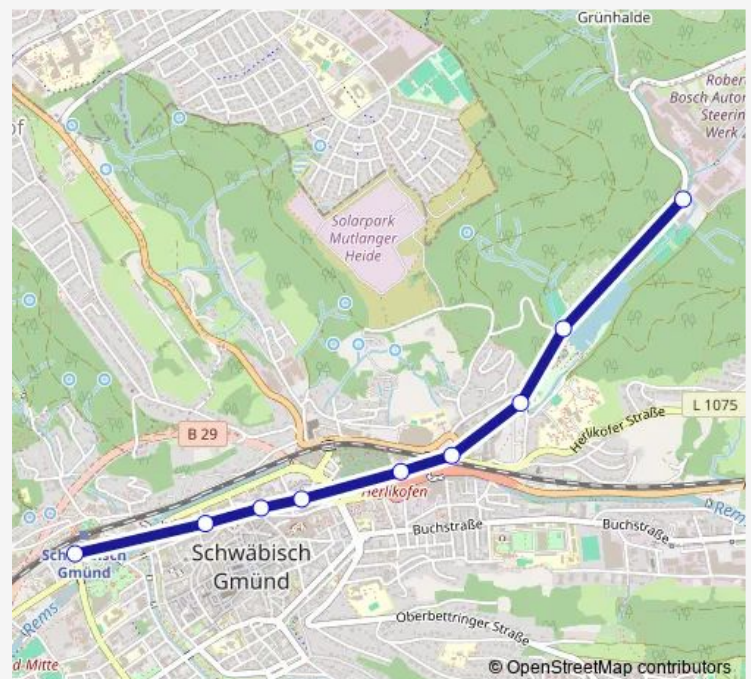

### Direction

GD, Schießtal — GD, Bahnhof

9 stops

[Open route schedule](#)

GD, Schießtal

GD, Bud Spencer Bad

GD, Schießtal/Finanzschule

GD, Gotteszell

### Route schedule

GD, Schießtal — GD, Bahnhof

Monday 05:37-21:05

Tuesday 05:37-21:05

Wednesday 05:37-21:05

Thursday 05:37-21:05

Friday 05:37-21:05

Saturday 11:15-19:57

### Route info

Direction: GD, Schießtal

Stops: 9

Trip Duration: 0 hour 8 min

7a

BusMaps

## Route schedule

GD, Bahnhof — GD, Schießtal

Monday	05:27-17:00
Tuesday	05:27-17:00
Wednesday	05:27-17:00
Thursday	05:27-17:00
Friday	05:27-17:00
Saturday	11:00-19:45
Sunday	10:45-18:45