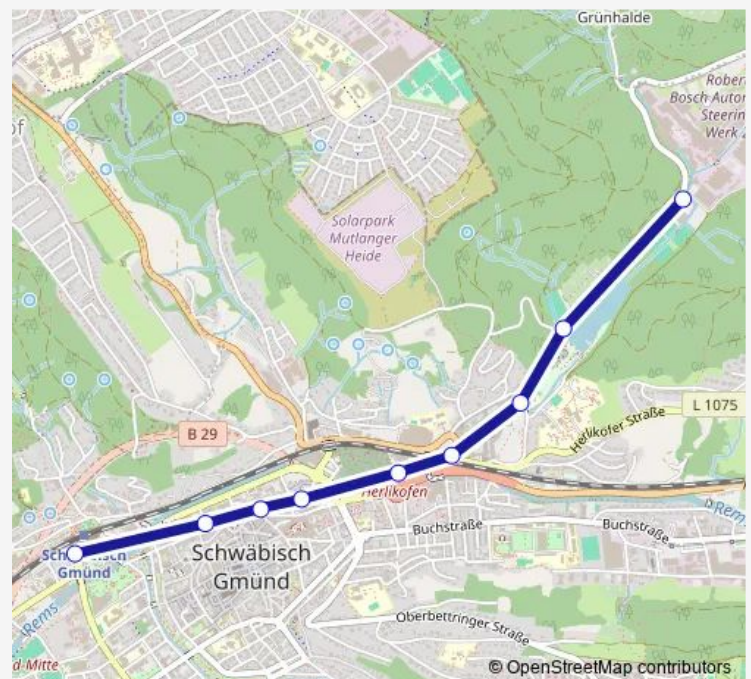

GD, Vordere Schmiedgasse Mitte

GD, Leonhardsfriedhof

GD, Gotteszell

GD, Schießtal/Finanzschule

GD, Bud Spencer Bad

GD, Schießtal

Route schedule

GD, Bahnhof — GD, Schießtal

Monday 05:27-17:00

Tuesday 05:27-17:00

Wednesday 05:27-17:00

Thursday 05:27-17:00

Friday 05:27-17:00

Saturday 11:00-19:45

Sunday 10:45-18:45

Route info

Direction: GD, Bahnhof

Stops: 8

Trip Duration: 0 hour 10 min

7a

BusMaps

Direction

GD, Schießtal — GD, Bahnhof

9 stops

Route info

Direction: GD, Schießtal

Stops: 9

Trip Duration: 0 hour 7 min

7a Bus time schedules and route maps are available in an offline PDF at busmaps.com. Use the busmaps.com website to see live bus times, train schedule or subway schedule, and step-by-step directions for all public transit in Lorch