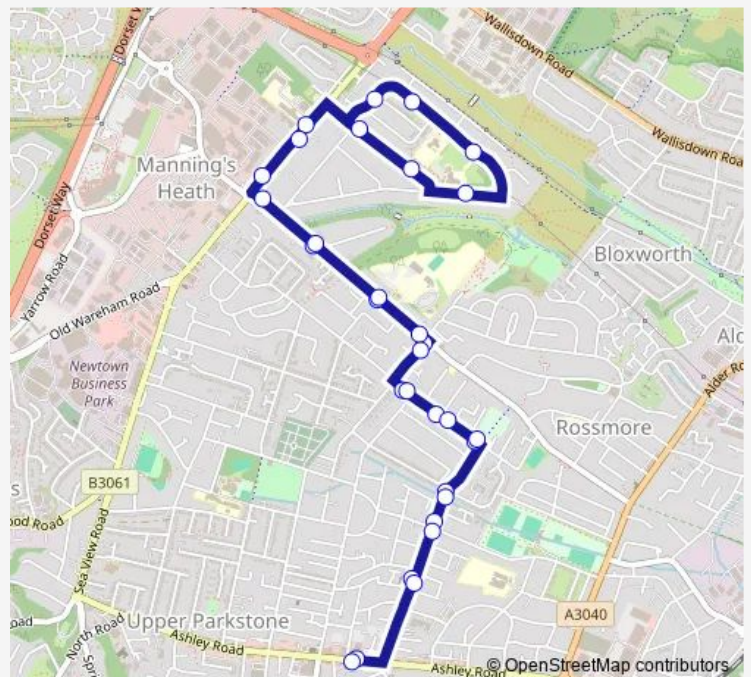

Berkeley Avenue

Alderney, Stone Park Corner

Alderney Hospital

Manor Avenue

Alderney Avenue

Alderney East, Manorside Academy

Firmain Road

Gorey Road

St Helier Road

Alderney Hospital

Alderney, Stone Park Corner

Route schedule

Upper Parkstone Co-op — Upper Parkstone Co-op

Monday 09:29-17:15

Tuesday 09:29-17:15

Wednesday 09:29-17:15

Thursday 09:29-17:15

Friday 09:29-17:15

Saturday 09:29-17:15

Sunday —

Route info

Direction: Upper Parkstone Co-op

Stops: 31

Trip Duration: 0 hour 31 min

7a

Berkeley Avenue

St Aldhelm's Academy

Stanfield Close

The Tavern

Buckingham Road

Rossmore Recreation Ground

Sunnyside Road