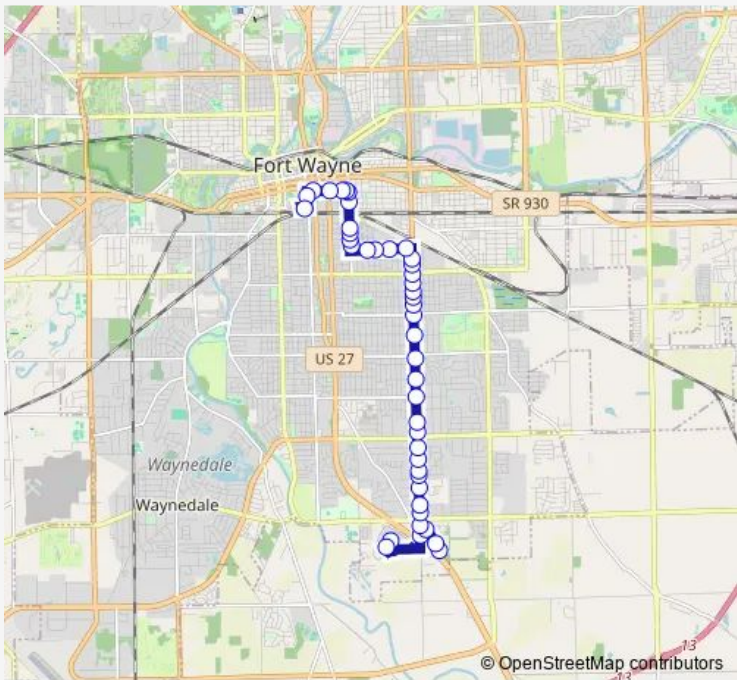

**Bus 7A Anthony via Creighton**

[Go to website](#)

**Direction**  
 Southtown Centre (Sb) — Central Station - Bay G  
 44 stops  
[Open route schedule](#)

- Southtown Centre (Sb)
- Southtown Blvd at Patriot Crossing (Sb)
- Anthony after Lafayette (Nb)
- Southtown Square Apartments at Serenity Dr 1
- Southtown Square Apartments
- Southtown Mobile Home Park entrance northbound
- Old Decatur at Anthony (Nb)
- Anthony at Woodside
- Anthony at Seddlemeyer (Nb)
- Lutheran Concord Village
- Anthony at Embassy
- Anthony at Gladstone
- Anthony before Hollis
- Anthony at Chartwell
- Anthony and Paulding (Nb)
- Anthony Shopping Plaza
- Anthony before Pettit
- Anthony at Capitol
- Anthony before McKinney
- Anthony before Rudisill
- Anthony before Oxford (Nb)

**Route schedule**  
 Southtown Centre (Sb) — Central Station - Bay G

Monday	05:38-20:38
Tuesday	05:38-20:38
Wednesday	05:38-20:38
Thursday	05:38-20:38
Friday	05:38-20:38
Saturday	07:38-17:38
Sunday	—

**Route info**  
 Direction: Southtown Centre (Sb)  
 Stops: 44  
 Trip Duration: 0 hour 32 min

**Direction**

Central Station - Bay G — Southtown Centre (Sb)

48 stops

[Open route schedule](#)

Central Station - Bay G

Calhoun before Douglas

Calhoun at Lewis

Lewis near Clinton

## Route info

Direction: Central Station - Bay G

Stops: 48

Trip Duration: 0 hour 23 min

Anthony at Antoinette (Sb)

Anthony at Pontiac (Sb)

Anthony at Mckee (Sb)

Anthony at Colerick (Sb)