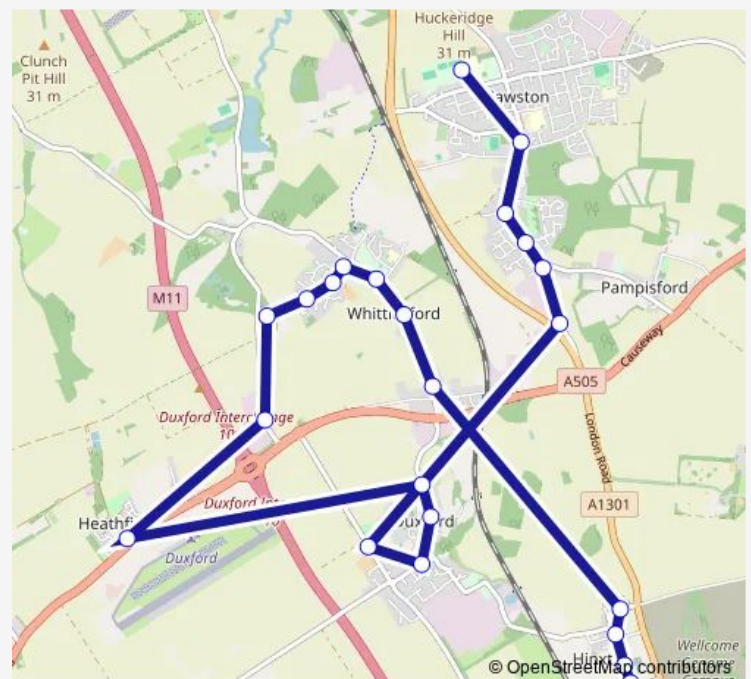

### Route schedule

New Road — Sawston Village College grounds

Monday 07:28

Tuesday 07:28

Wednesday 07:28

Thursday 07:28

Friday 07:28

Saturday —

### Route info

Direction: New Road

Stops: 23

Trip Duration: 0 hour 39 min

7A — Sawston Village College - Hinxton

BusMaps

Church Lane

Sawston Village College grounds